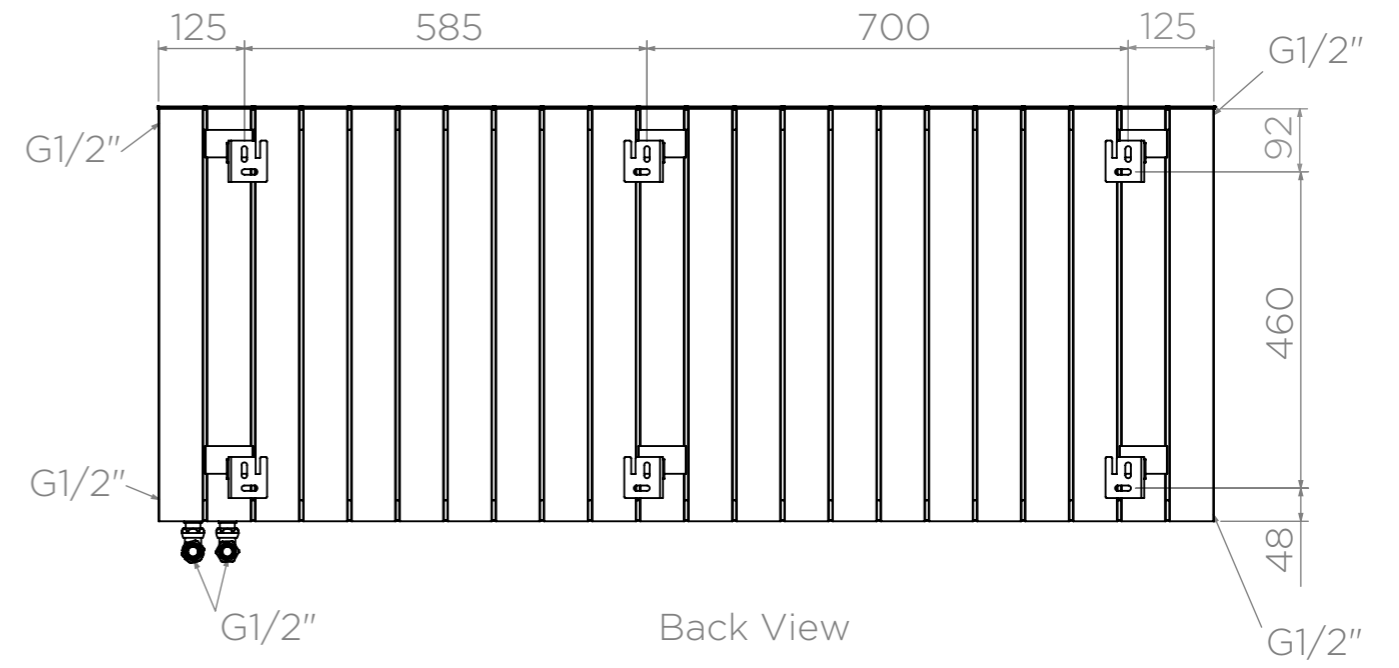

ALL MEASUREMENTS ARE IN MILLIMETRES | MANUFACTURED FROM ALUMINIUM

Top View

Front View

Side View

Back View

All Dimension are in mm
 Max.Working Pressure = 10 Bar
 Max.Working Temperature=95° C
 Inlet / Outlet : 1/2" BSP