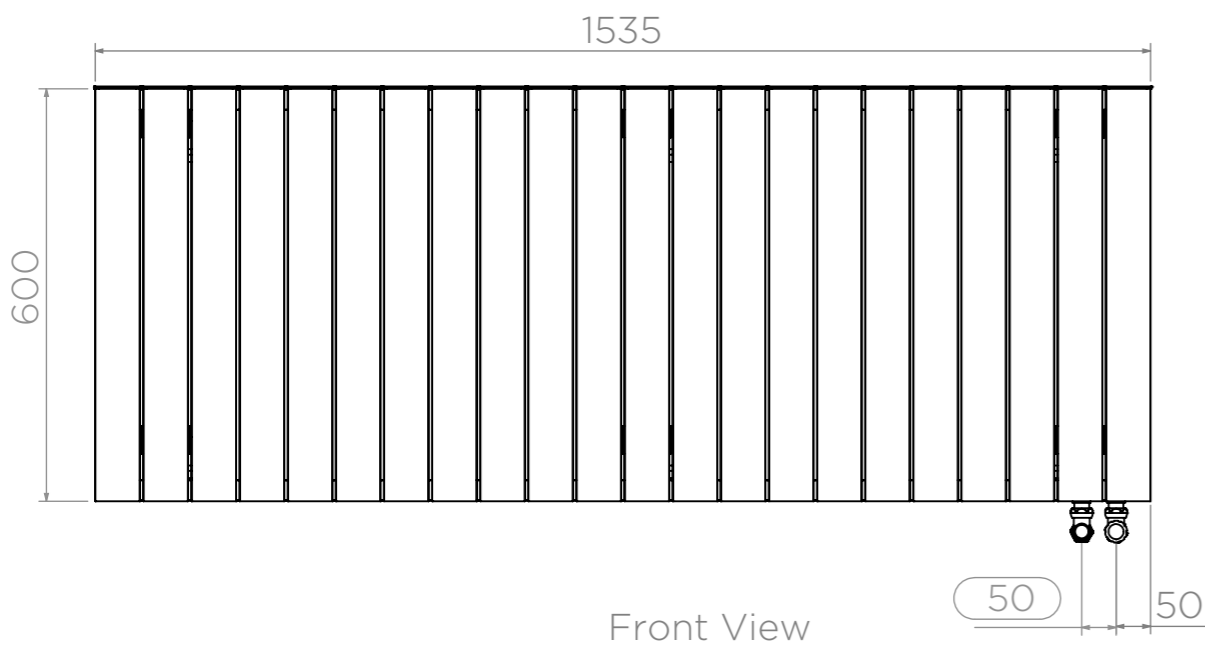

ALL MEASUREMENTS ARE IN MILLIMETRES | MANUFACTURED FROM ALUMINIUM

Top View

Front View

Side View

Back View

All Dimension are in mm
 Max.Working Pressure = 10 Bar
 Max.Working Temperature=95° C
 Inlet / Outlet : 1/2" BSP