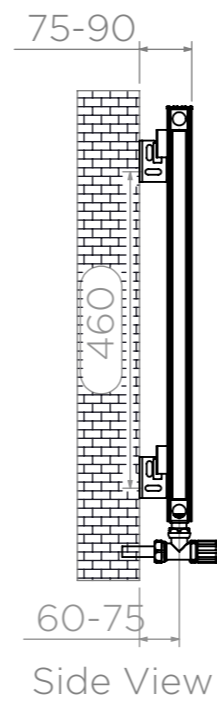

ALL MEASUREMENTS ARE IN MILLIMETRES | MANUFACTURED FROM ALUMINIUM

Top View

Front View

Side View

Back View

All Dimension are in mm
 Max.Working Pressure = 10 Bar
 Max.Working Temperature=95° C
 Inlet / Outlet : 1/2" BSP