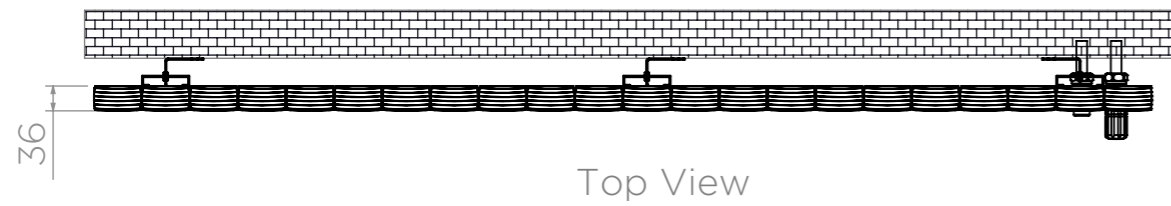

ALL MEASUREMENTS ARE IN MILLIMETRES | MANUFACTURED FROM ALUMINIUM

Top View

Front View

Side View

Back View

All Dimension are in mm
 Max.Working Pressure = 10 Bar
 Max.Working Temperature=95° C
 Inlet / Outlet : 1/2" BSP