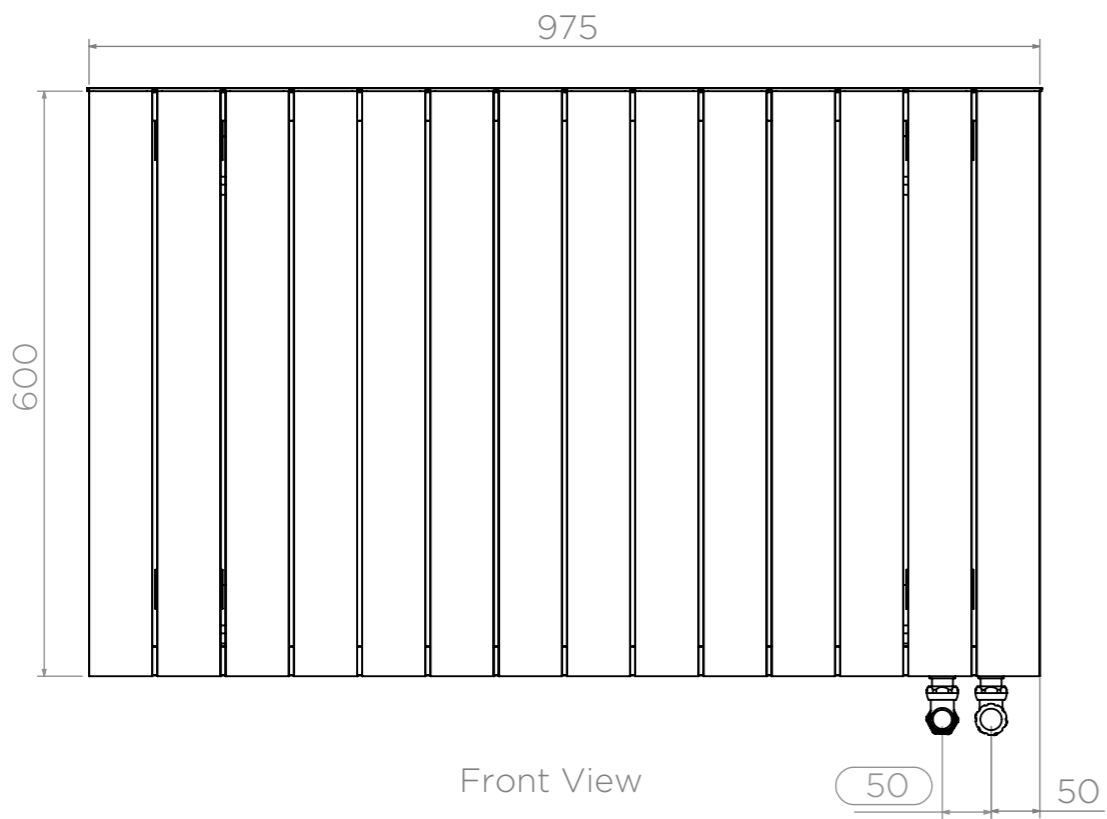

ALL MEASUREMENTS ARE IN MILLIMETRES | MANUFACTURED FROM ALUMINIUM

All Dimension are in mm
Max.Working Pressure = 10 Bar
Max.Working Temperature=95° C
Inlet / Outlet : 1/2" BSP