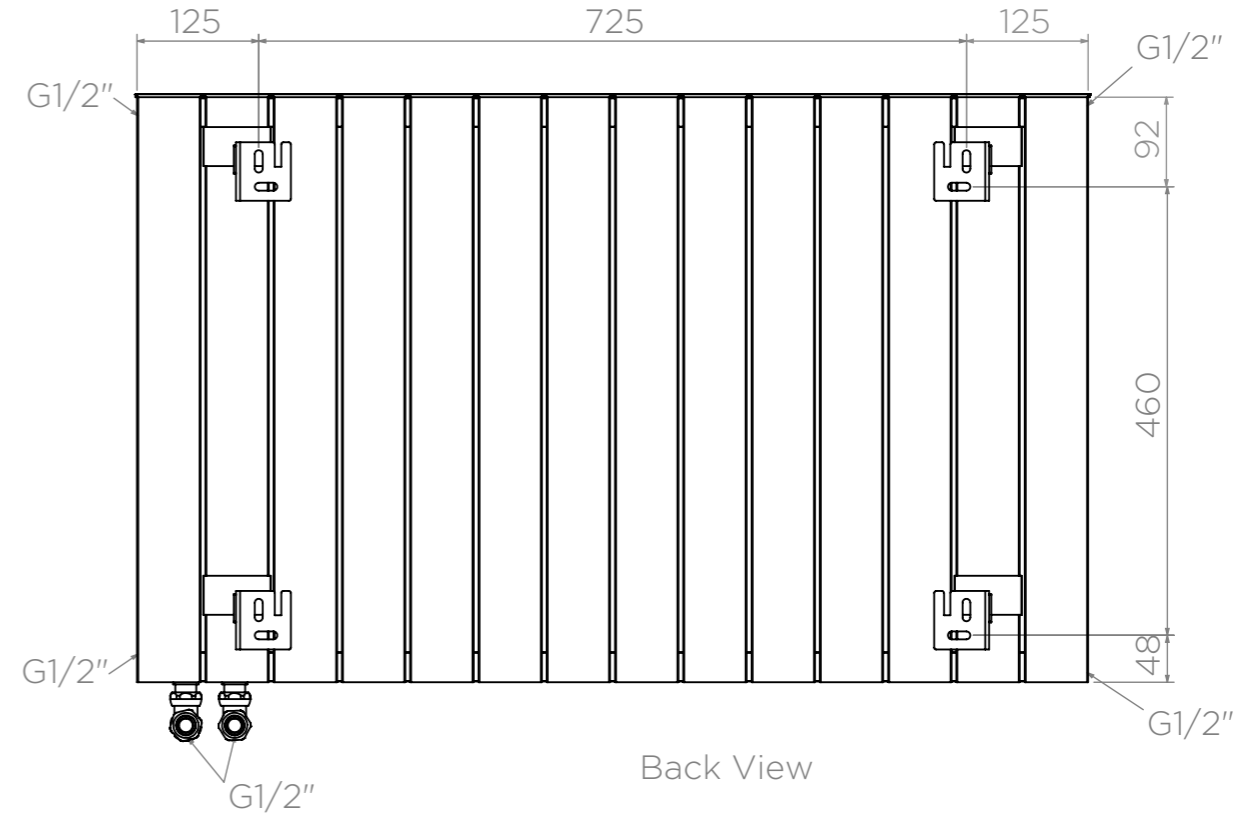

ALL MEASUREMENTS ARE IN MILLIMETRES | MANUFACTURED FROM ALUMINIUM

All Dimension are in mm
Max.Working Pressure = 10 Bar
Max.Working Temperature=95° C
Inlet / Outlet : 1/2" BSP