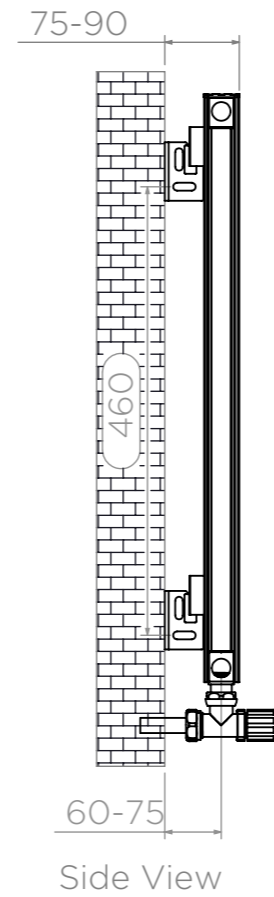

ALL MEASUREMENTS ARE IN MILLIMETRES | MANUFACTURED FROM ALUMINIUM

All Dimension are in mm
Max.Working Pressure = 10 Bar
Max.Working Temperature=95° C
Inlet / Outlet : 1/2" BSP