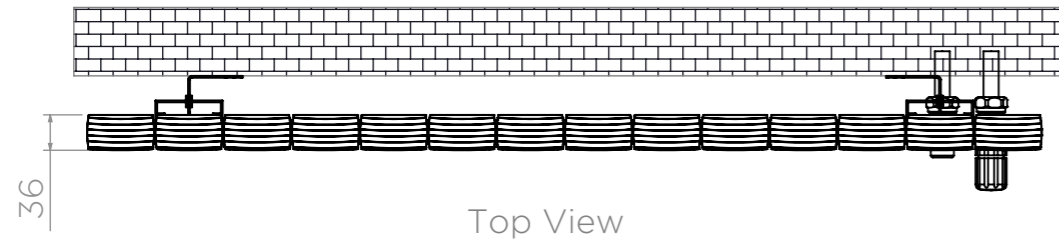

ALL MEASUREMENTS ARE IN MILLIMETRES | MANUFACTURED FROM ALUMINIUM

All Dimension are in mm
Max.Working Pressure = 10 Bar
Max.Working Temperature=95° C
Inlet / Outlet : 1/2" BSP