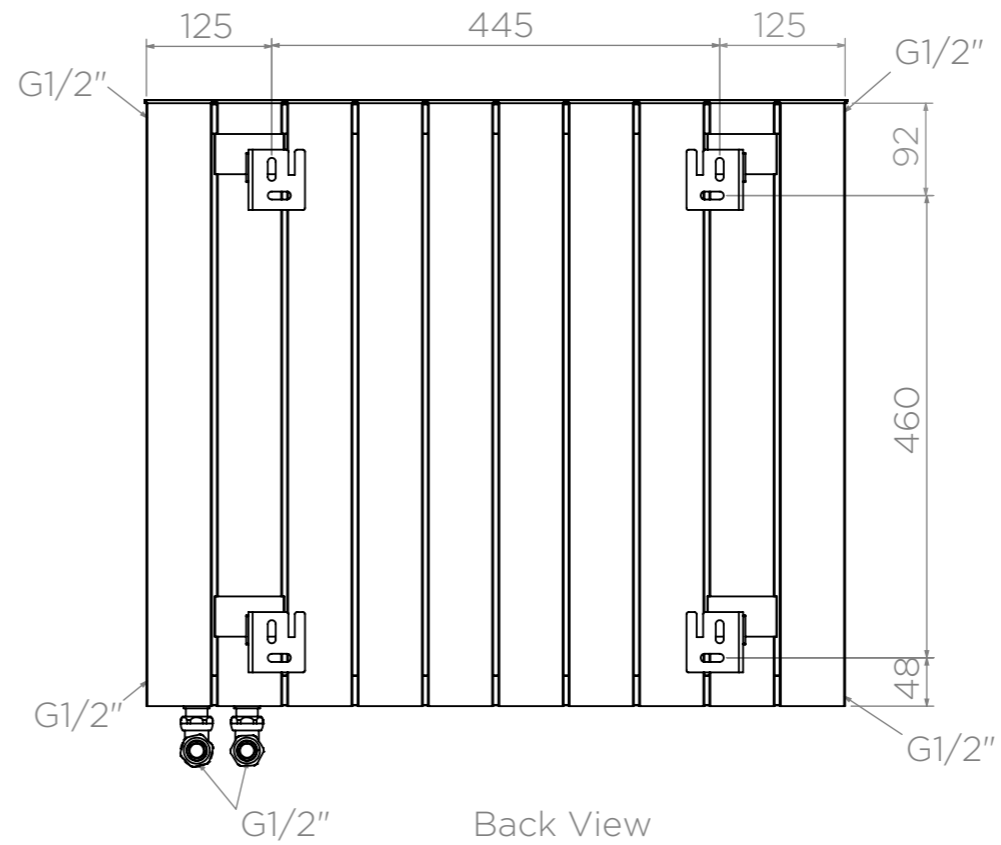

ALL MEASUREMENTS ARE IN MILLIMETRES | MANUFACTURED FROM ALUMINIUM

Top View

Front View

Side View

Back View

All Dimension are in mm
Max.Working Pressure = 10 Bar
Max.Working Temperature=95° C
Inlet / Outlet : 1/2" BSP