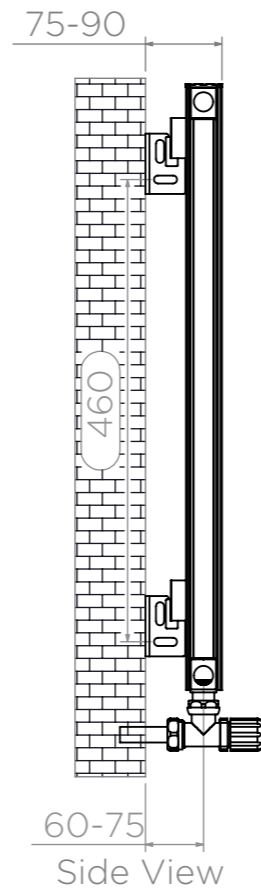

ALL MEASUREMENTS ARE IN MILLIMETRES | MANUFACTURED FROM ALUMINIUM

Top View

Front View

Side View

Back View

All Dimension are in mm
Max.Working Pressure = 10 Bar
Max.Working Temperature=95° C
Inlet / Outlet : 1/2" BSP