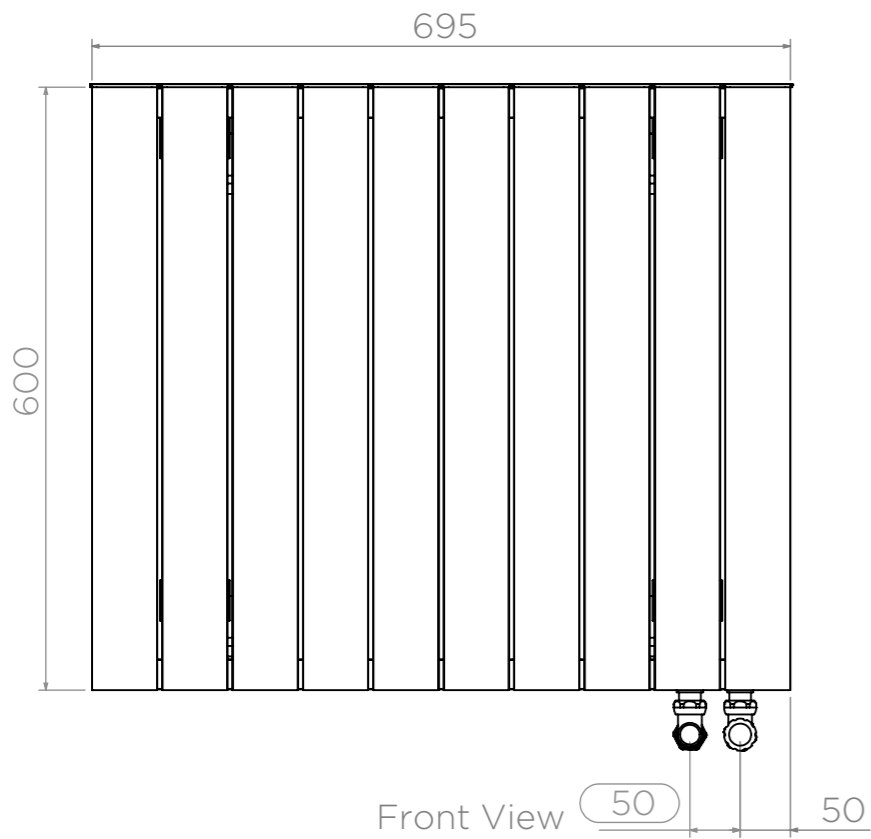

ALL MEASUREMENTS ARE IN MILLIMETRES | MANUFACTURED FROM ALUMINIUM

Top View

Front View

Side View

Back View

All Dimension are in mm
Max.Working Pressure = 10 Bar
Max.Working Temperature=95° C
Inlet / Outlet : 1/2" BSP