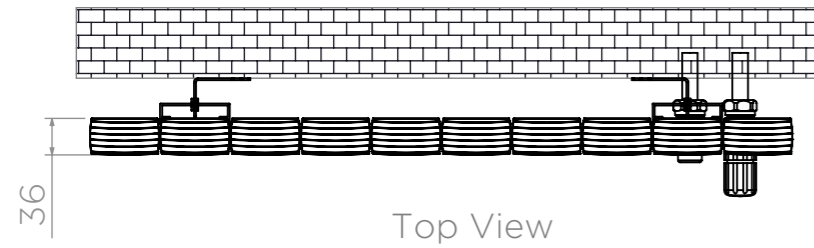

ALL MEASUREMENTS ARE IN MILLIMETRES | MANUFACTURED FROM ALUMINIUM

Top View

Front View

Side View

Back View

All Dimension are in mm
Max.Working Pressure = 10 Bar
Max.Working Temperature=95° C
Inlet / Outlet : 1/2" BSP