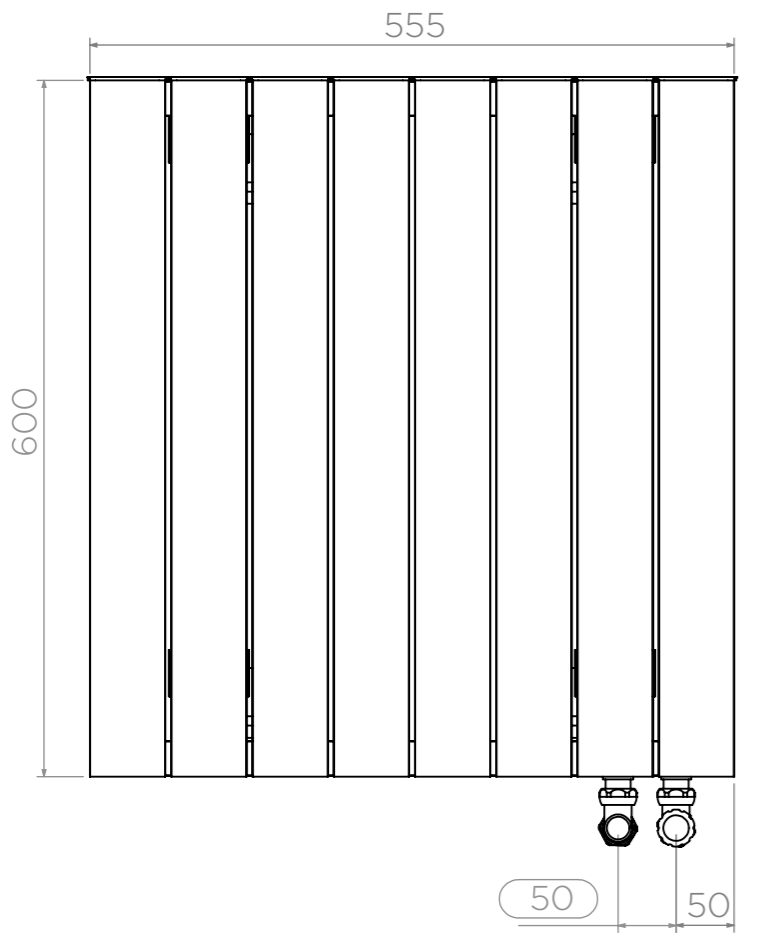

ALL MEASUREMENTS ARE IN MILLIMETRES | MANUFACTURED FROM ALUMINIUM

All Dimension are in mm
Max.Working Pressure = 10 Bar
Max.Working Temperature=95° C
Inlet / Outlet : 1/2" BSP