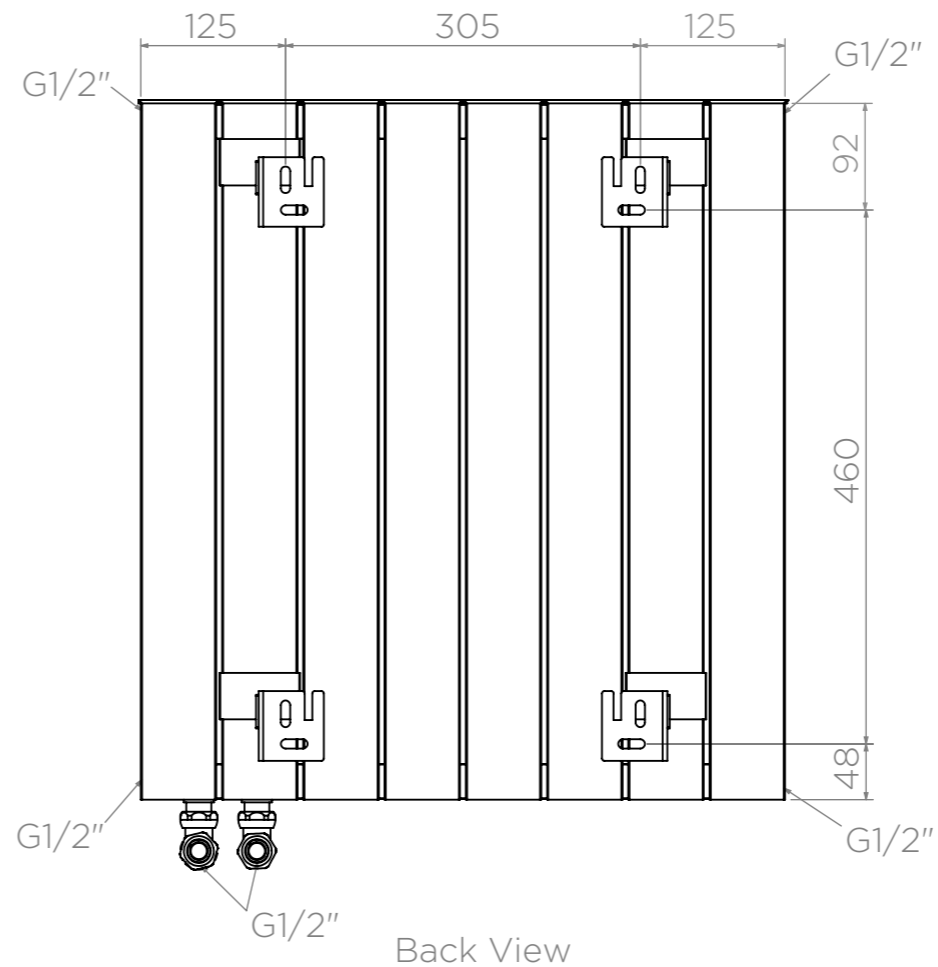

ALL MEASUREMENTS ARE IN MILLIMETRES | MANUFACTURED FROM ALUMINIUM

All Dimension are in mm
Max.Working Pressure = 10 Bar
Max.Working Temperature=95° C
Inlet / Outlet : 1/2" BSP