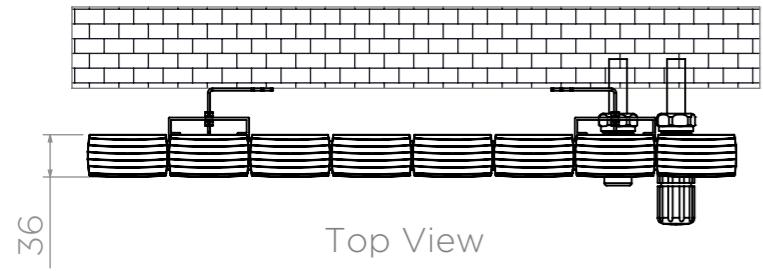

ALL MEASUREMENTS ARE IN MILLIMETRES | MANUFACTURED FROM ALUMINIUM

All Dimension are in mm
Max.Working Pressure = 10 Bar
Max.Working Temperature=95° C
Inlet / Outlet : 1/2" BSP