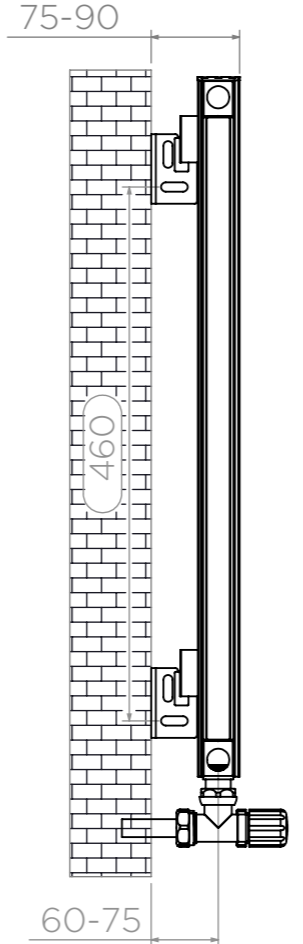

ALL MEASUREMENTS ARE IN MILLIMETRES | MANUFACTURED FROM ALUMINIUM

All Dimension are in mm
Max.Working Pressure = 10 Bar
Max.Working Temperature=95° C
Inlet / Outlet : 1/2" BSP