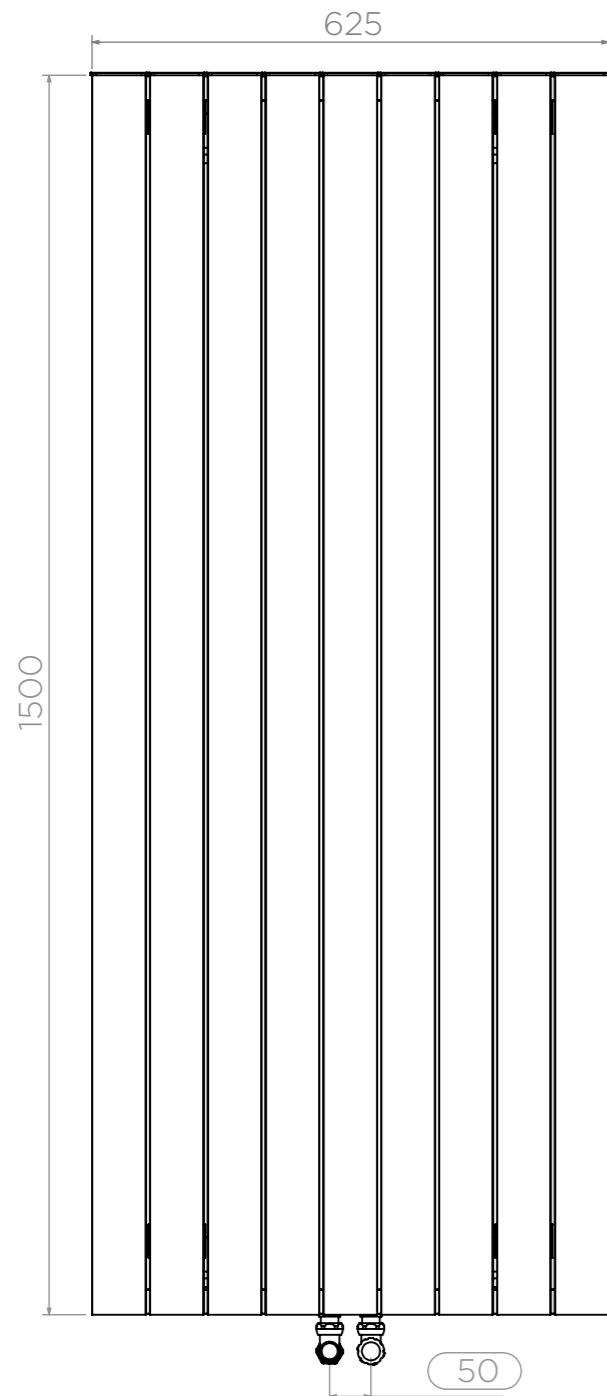

ALL MEASUREMENTS ARE IN MILLIMETRES MANUFACTURED FROM ALUMINIUM

## SMY1509

Front View

Side View

Back View

Top View

All Dimension are in mm  
 Max.Working Pressure = 10 Bar  
 Max.Working Temperature=95° C  
 Inlet / Outlet : 1/2" BSP