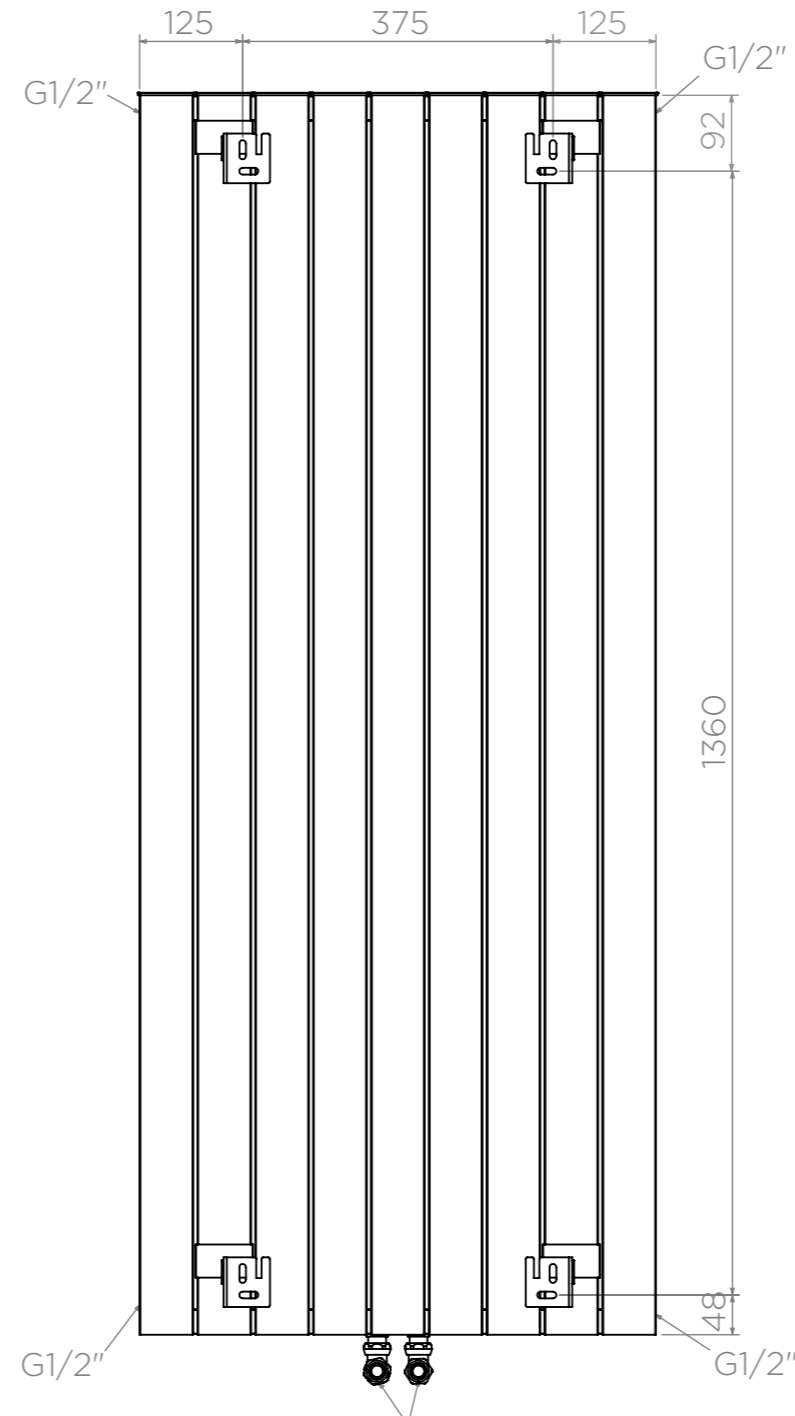

ALL MEASUREMENTS ARE IN MILLIMETRES MANUFACTURED FROM ALUMINIUM

## SMY1509

Front View

Side View

Back View

Top View

All Dimension are in mm  
 Max.Working Pressure = 10 Bar  
 Max.Working Temperature=95° C  
 Inlet / Outlet : 1/2" BSP