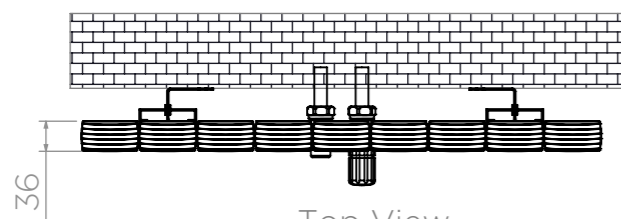

## SMY1509

Front View

Side View

Back View

Top View

All Dimension are in mm  
 Max.Working Pressure = 10 Bar  
 Max.Working Temperature=95° C  
 Inlet / Outlet : 1/2" BSP