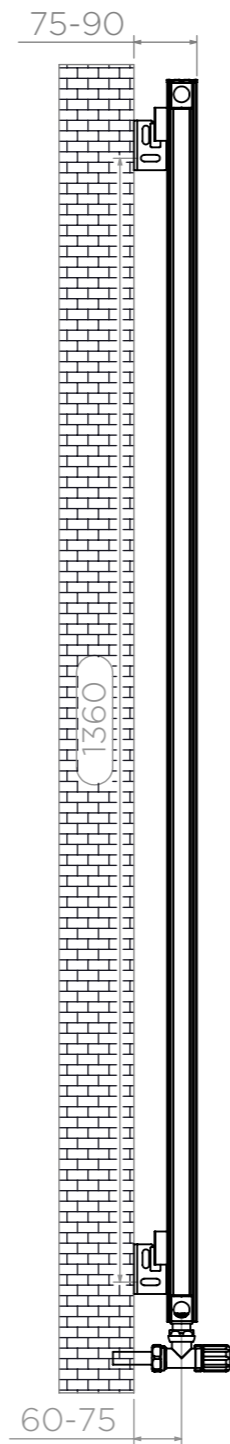

ALL MEASUREMENTS ARE IN MILLIMETRES MANUFACTURED FROM ALUMINIUM

## SMY1509

Front View

Side View

Back View

Top View

All Dimension are in mm  
 Max.Working Pressure = 10 Bar  
 Max.Working Temperature=95° C  
 Inlet / Outlet : 1/2" BSP