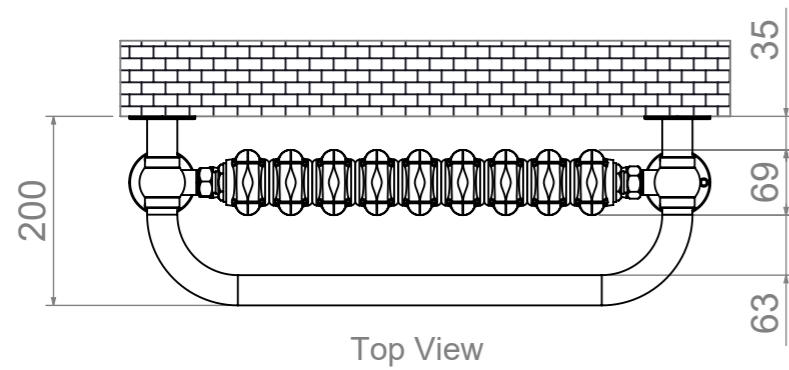

ALL MEASUREMENTS ARE IN MILLIMETRES MANUFACTURED FROM MILD STEEL

9BE

Installation Accessories:

-  x12
-  x12

Fitting Position:

All Dimension are in mm
 Max.Working Pressure = 10 Bar
 Max.Working Temperature=95° C
 Inlet / Outlet : 1/2" BSP