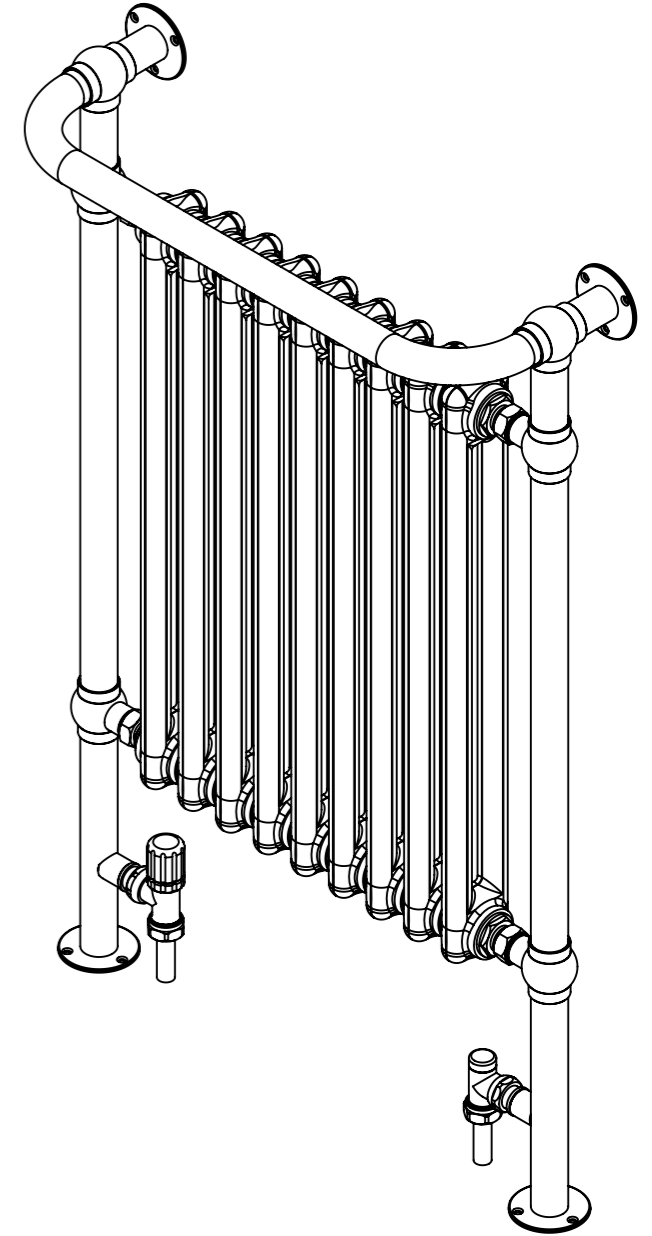

ALL MEASUREMENTS ARE IN MILLIMETRES MANUFACTURED FROM MILD STEEL

9BE

Installation Accessories:

-  x12
-  x12

Fitting Position:

All Dimension are in mm
 Max.Working Pressure = 10 Bar
 Max.Working Temperature=95° C
 Inlet / Outlet : 1/2" BSP