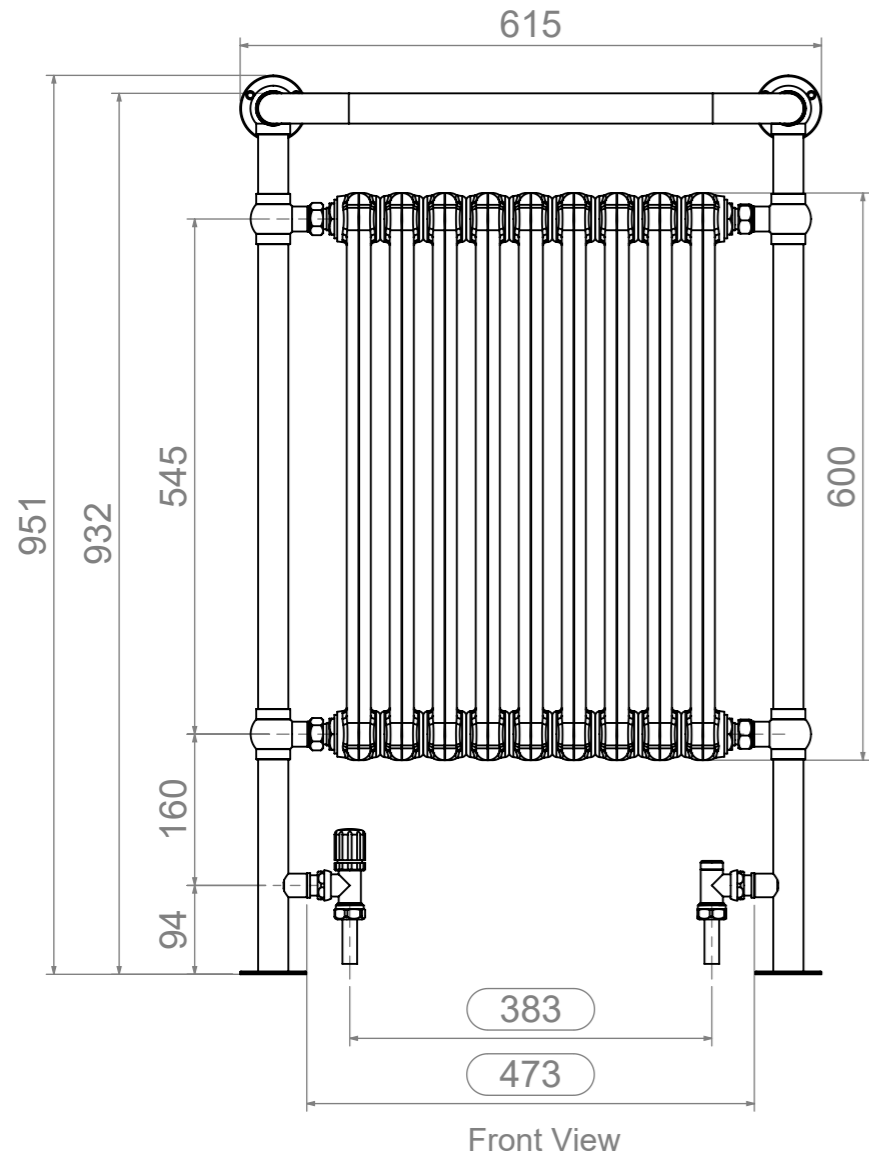

ALL MEASUREMENTS ARE IN MILLIMETRES MANUFACTURED FROM MILD STEEL

9BE

Installation Accessories:

-  x12
-  x12

Fitting Position:

All Dimension are in mm
 Max.Working Pressure = 10 Bar
 Max.Working Temperature=95° C
 Inlet / Outlet : 1/2" BSP