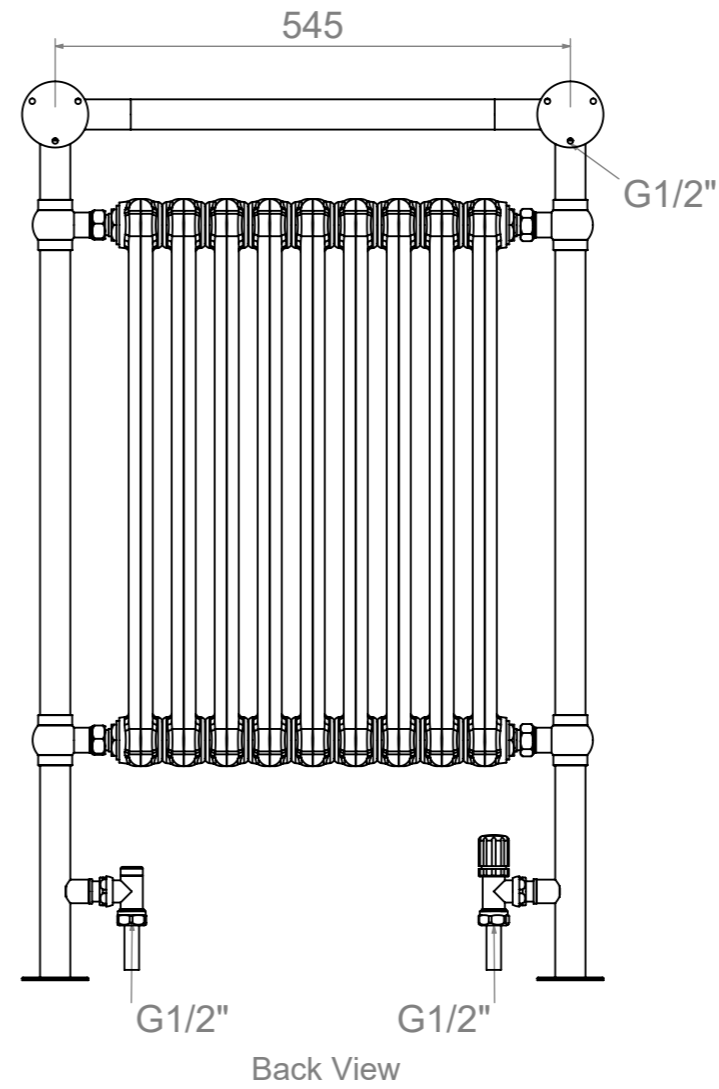

ALL MEASUREMENTS ARE IN MILLIMETRES MANUFACTURED FROM MILD STEEL

9BE

Installation Accessories:

-  x12
-  x12

Fitting Position:

All Dimension are in mm
 Max.Working Pressure = 10 Bar
 Max.Working Temperature=95° C
 Inlet / Outlet : 1/2" BSP