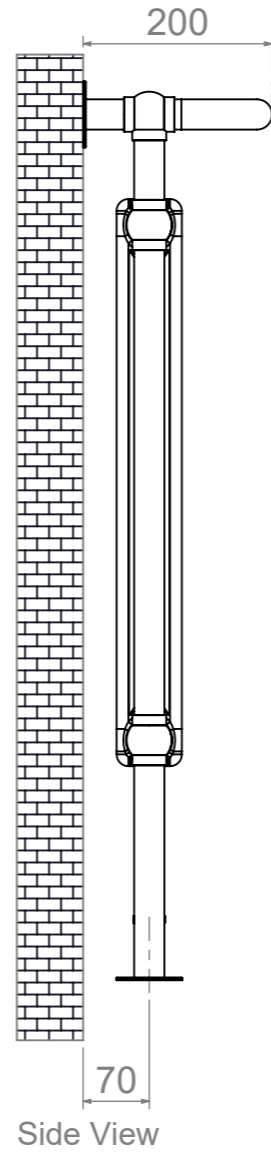

ALL MEASUREMENTS ARE IN MILLIMETRES MANUFACTURED FROM MILD STEEL

9BE

Installation Accessories:

-  x12
-  x12

Fitting Position:

All Dimension are in mm
 Max.Working Pressure = 10 Bar
 Max.Working Temperature=95° C
 Inlet / Outlet : 1/2" BSP