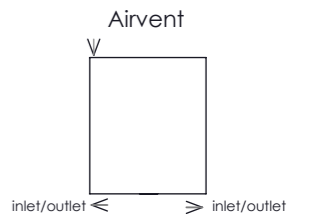

ALL MEASUREMENTS ARE IN MILLIMETRES MANUFACTURED FROM MILD STEEL

9BE

Installation Accessories:

-  x12
-  x12

Fitting Position:

All Dimension are in mm
 Max.Working Pressure = 10 Bar
 Max.Working Temperature=95° C
 Inlet / Outlet : 1/2" BSP