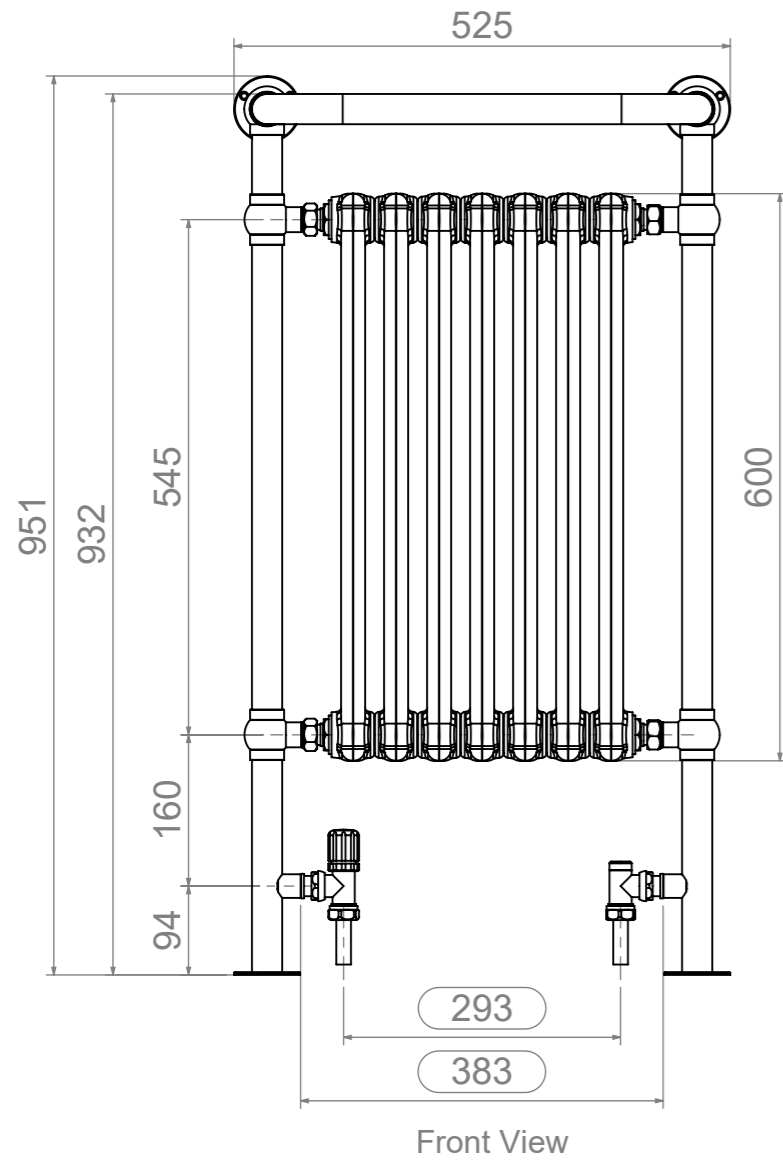

ALL MEASUREMENTS ARE IN MILLIMETRES MANUFACTURED FROM MILD STEEL

7BE

Installation Accessories:

Fitting Position:

All Dimension are in mm
Max.Working Pressure = 10 Bar
Max.Working Temperature=95° C
Inlet / Outlet : 1/2" BSP