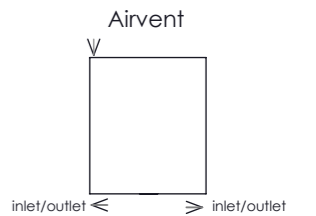

### Fitting Position:

All Dimension are in mm  
 Max.Working Pressure = 10 Bar  
 Max.Working Temperature=95° C  
 Inlet / Outlet : 1/2" BSP