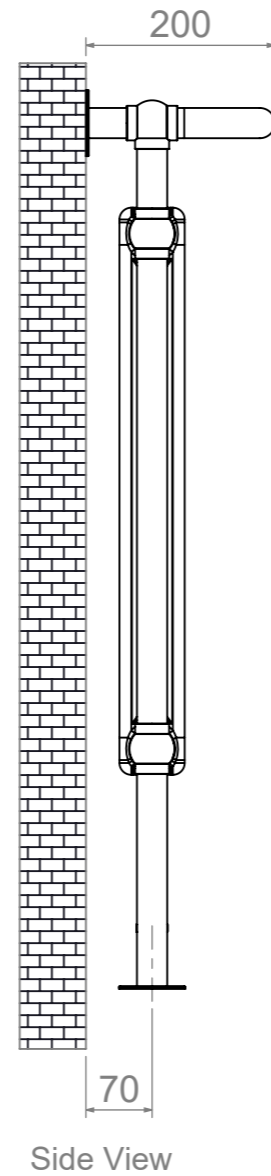

ALL MEASUREMENTS ARE IN MILLIMETRES MANUFACTURED FROM MILD STEEL

7BE

Installation Accessories:

Fitting Position:

All Dimension are in mm
Max.Working Pressure = 10 Bar
Max.Working Temperature=95° C
Inlet / Outlet : 1/2" BSP