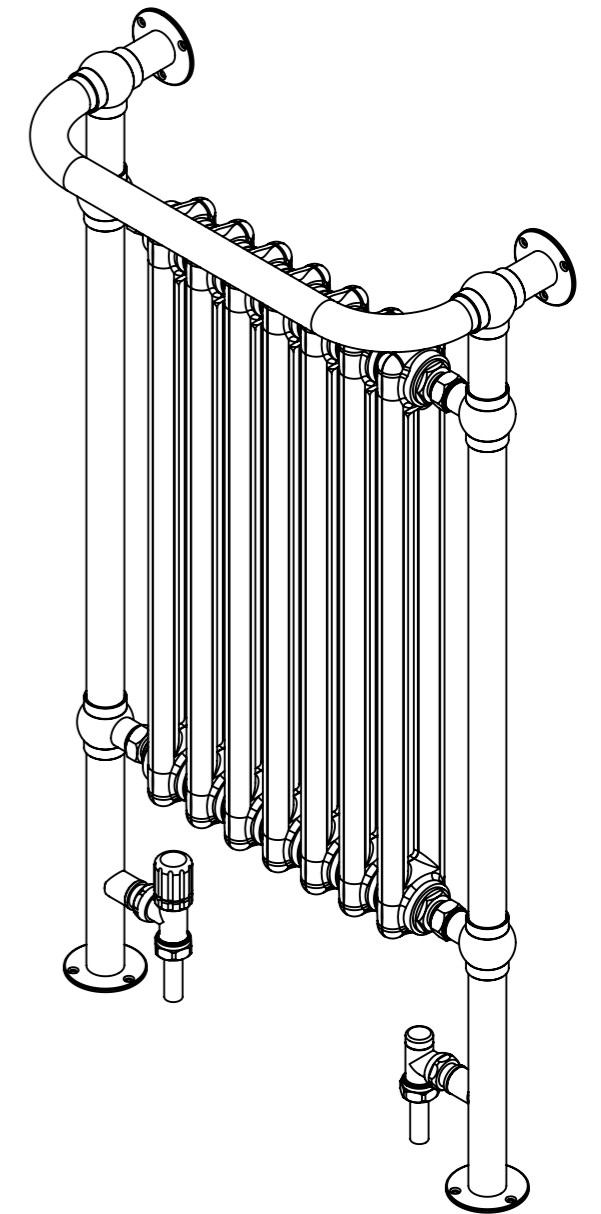

ALL MEASUREMENTS ARE IN MILLIMETRES MANUFACTURED FROM MILD STEEL

### Installation Accessories:

### Fitting Position:

All Dimension are in mm  
 Max.Working Pressure = 10 Bar  
 Max.Working Temperature=95° C  
 Inlet / Outlet : 1/2" BSP