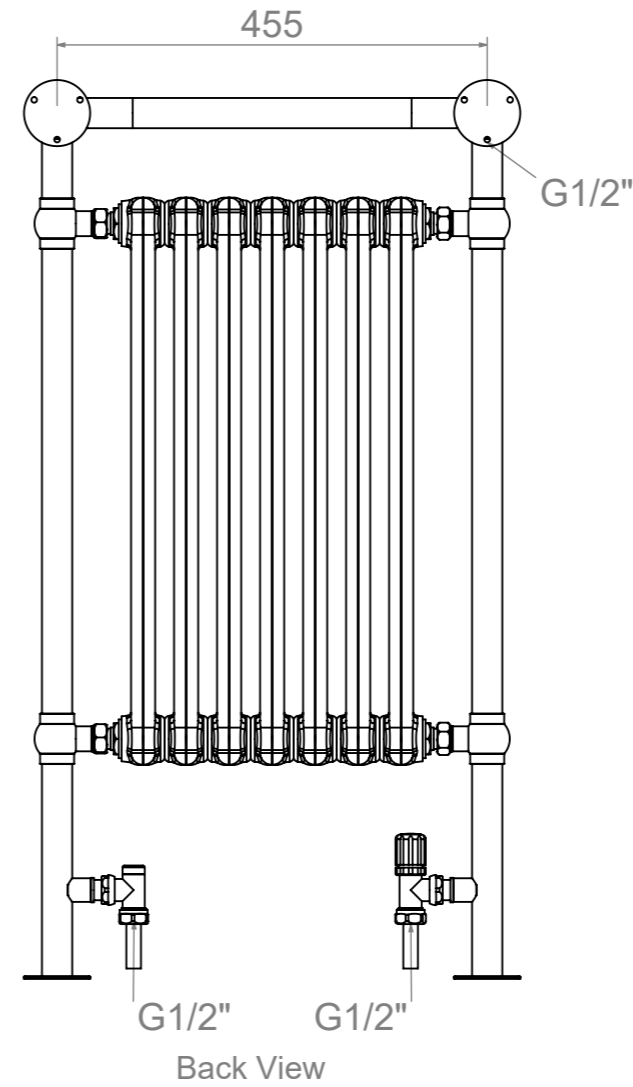

ALL MEASUREMENTS ARE IN MILLIMETRES MANUFACTURED FROM MILD STEEL

7BE

Installation Accessories:

Fitting Position:

All Dimension are in mm
Max.Working Pressure = 10 Bar
Max.Working Temperature=95° C
Inlet / Outlet : 1/2" BSP