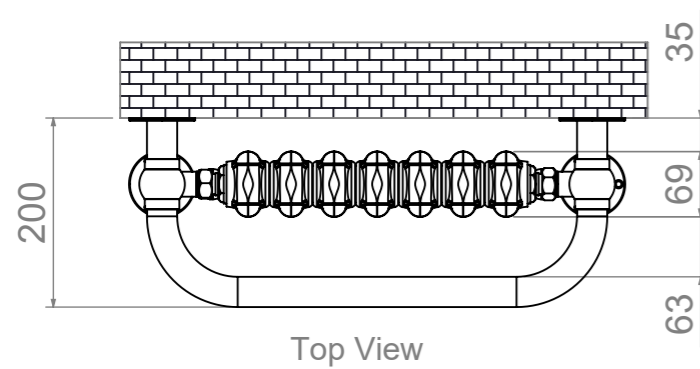

ALL MEASUREMENTS ARE IN MILLIMETRES MANUFACTURED FROM MILD STEEL

7BE

Installation Accessories:

Fitting Position:

All Dimension are in mm
Max.Working Pressure = 10 Bar
Max.Working Temperature=95° C
Inlet / Outlet : 1/2" BSP