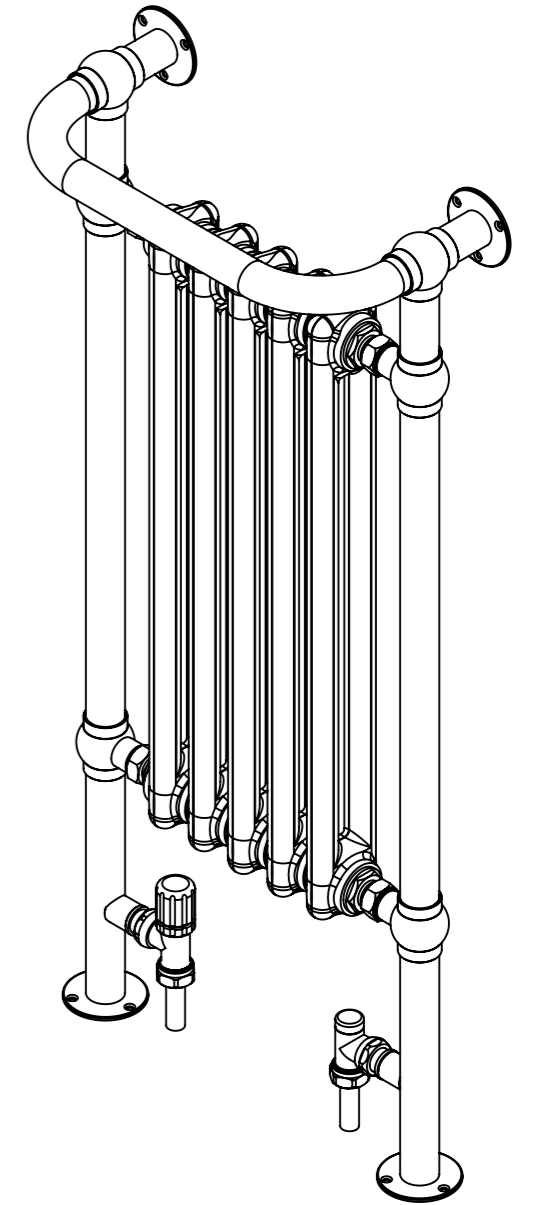

ALL MEASUREMENTS ARE IN MILLIMETRES MANUFACTURED FROM MILD STEEL

5BE

Installation Accessories:

Fitting Position:

All Dimension are in mm
 Max.Working Pressure = 10 Bar
 Max.Working Temperature=95° C
 Inlet / Outlet : 1/2" BSP