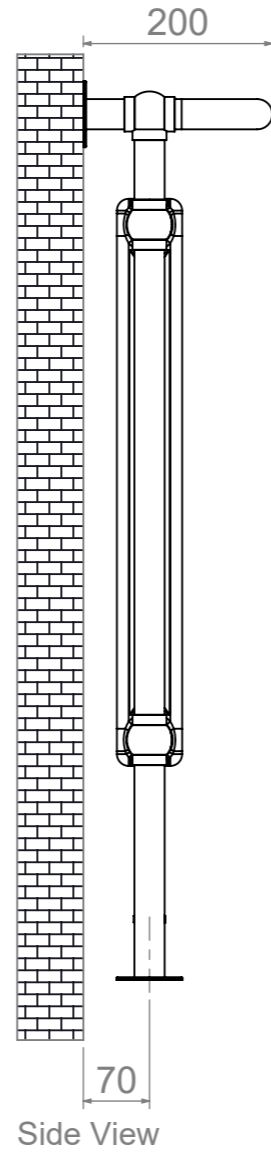

ALL MEASUREMENTS ARE IN MILLIMETRES MANUFACTURED FROM MILD STEEL

5BE

Installation Accessories:

Fitting Position:

All Dimension are in mm
 Max.Working Pressure = 10 Bar
 Max.Working Temperature=95° C
 Inlet / Outlet : 1/2" BSP