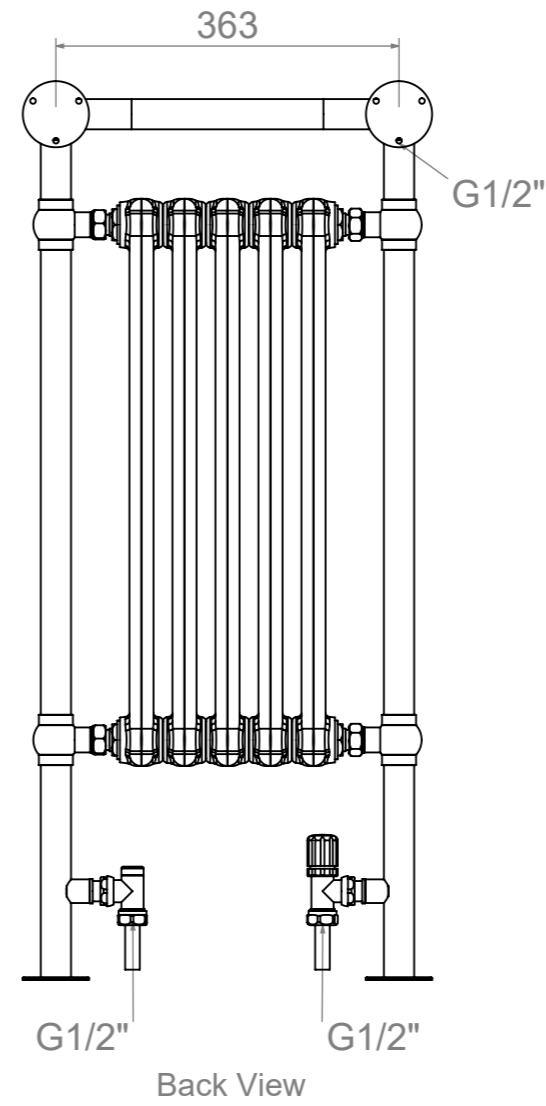

ALL MEASUREMENTS ARE IN MILLIMETRES MANUFACTURED FROM MILD STEEL

5BE

Installation Accessories:

Fitting Position:

All Dimension are in mm
 Max.Working Pressure = 10 Bar
 Max.Working Temperature=95° C
 Inlet / Outlet : 1/2" BSP