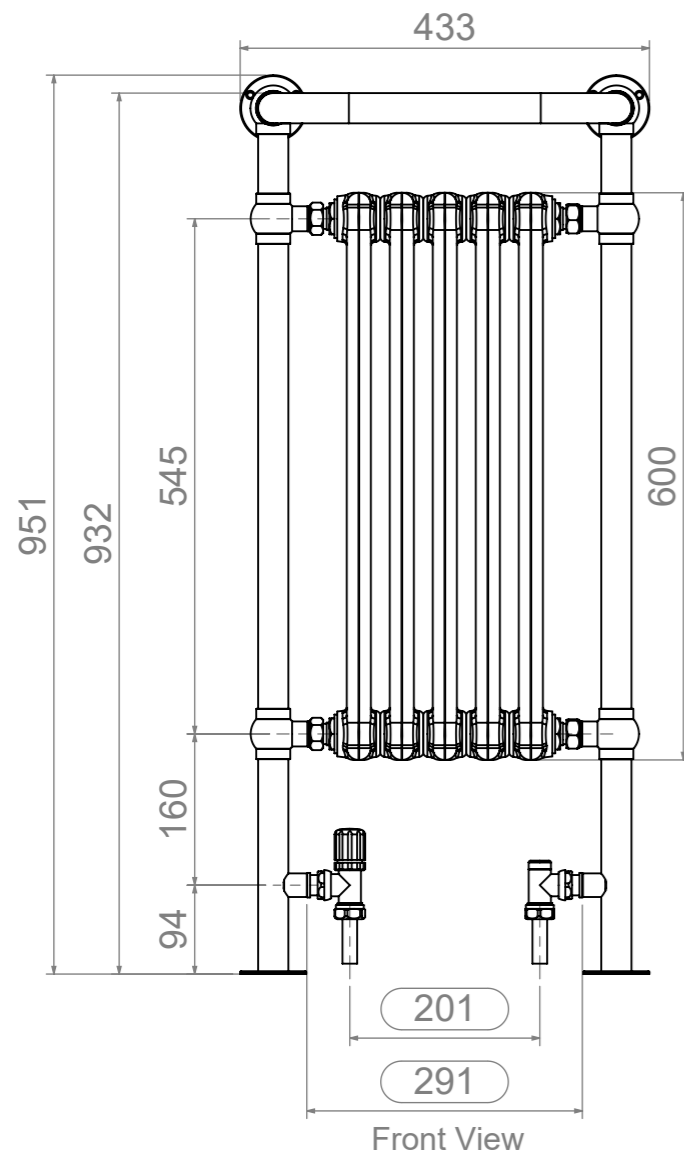

ALL MEASUREMENTS ARE IN MILLIMETRES MANUFACTURED FROM MILD STEEL

5BE

Installation Accessories:

Fitting Position:

All Dimension are in mm
 Max.Working Pressure = 10 Bar
 Max.Working Temperature=95° C
 Inlet / Outlet : 1/2" BSP