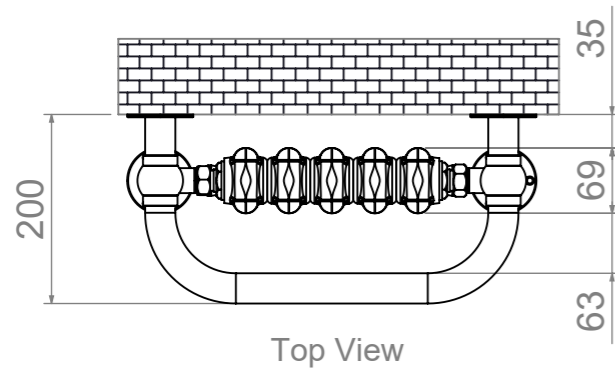

ALL MEASUREMENTS ARE IN MILLIMETRES MANUFACTURED FROM MILD STEEL

5BE

Installation Accessories:

Fitting Position:

All Dimension are in mm
 Max.Working Pressure = 10 Bar
 Max.Working Temperature=95° C
 Inlet / Outlet : 1/2" BSP