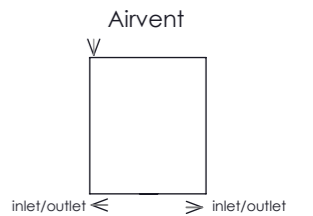

### Fitting Position:

All Dimension are in mm  
 Max.Working Pressure = 10 Bar  
 Max.Working Temperature=95° C  
 Inlet / Outlet : 1/2" BSP