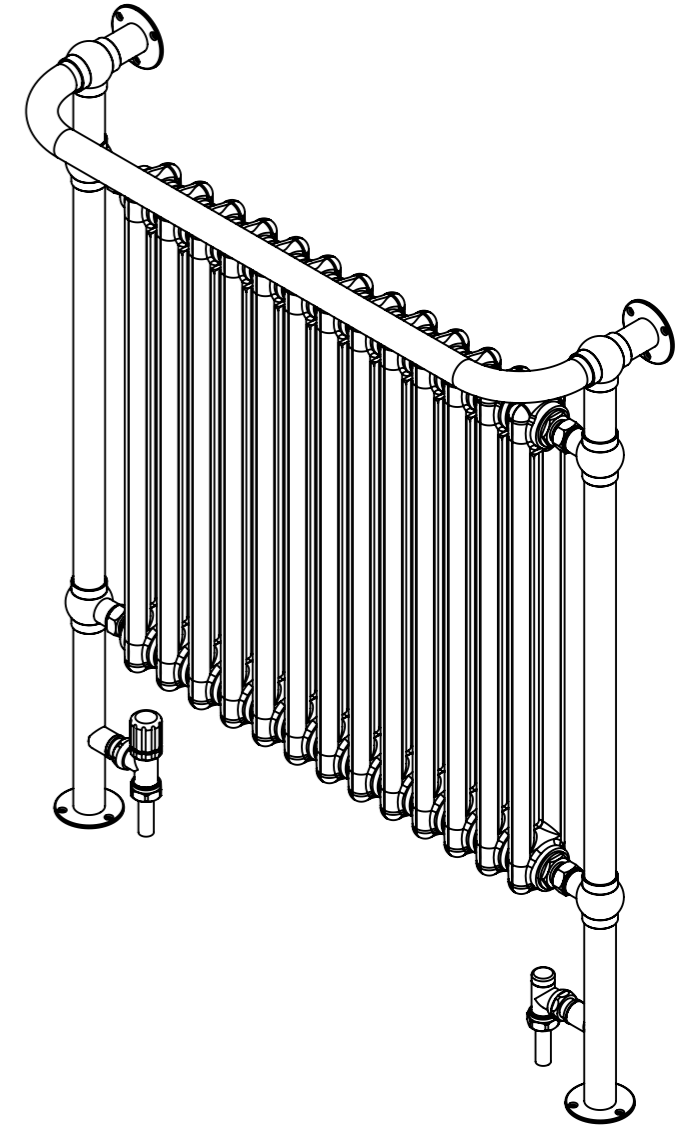

ALL MEASUREMENTS ARE IN MILLIMETRES MANUFACTURED FROM MILD STEEL

### Installation Accessories:

-  x12
-  x12

### Fitting Position:

All Dimension are in mm  
 Max.Working Pressure = 10 Bar  
 Max.Working Temperature=95° C  
 Inlet / Outlet : 1/2" BSP