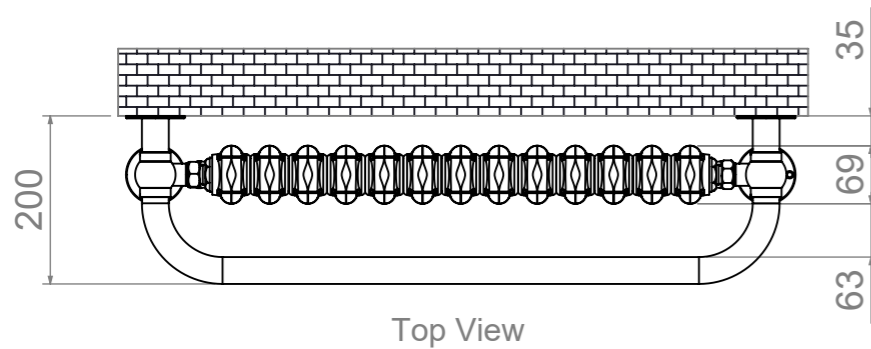

ALL MEASUREMENTS ARE IN MILLIMETRES MANUFACTURED FROM MILD STEEL

13BE

Installation Accessories:

- x12
- x12

Fitting Position:

All Dimension are in mm
Max.Working Pressure = 10 Bar
Max.Working Temperature=95° C
Inlet / Outlet : 1/2" BSP