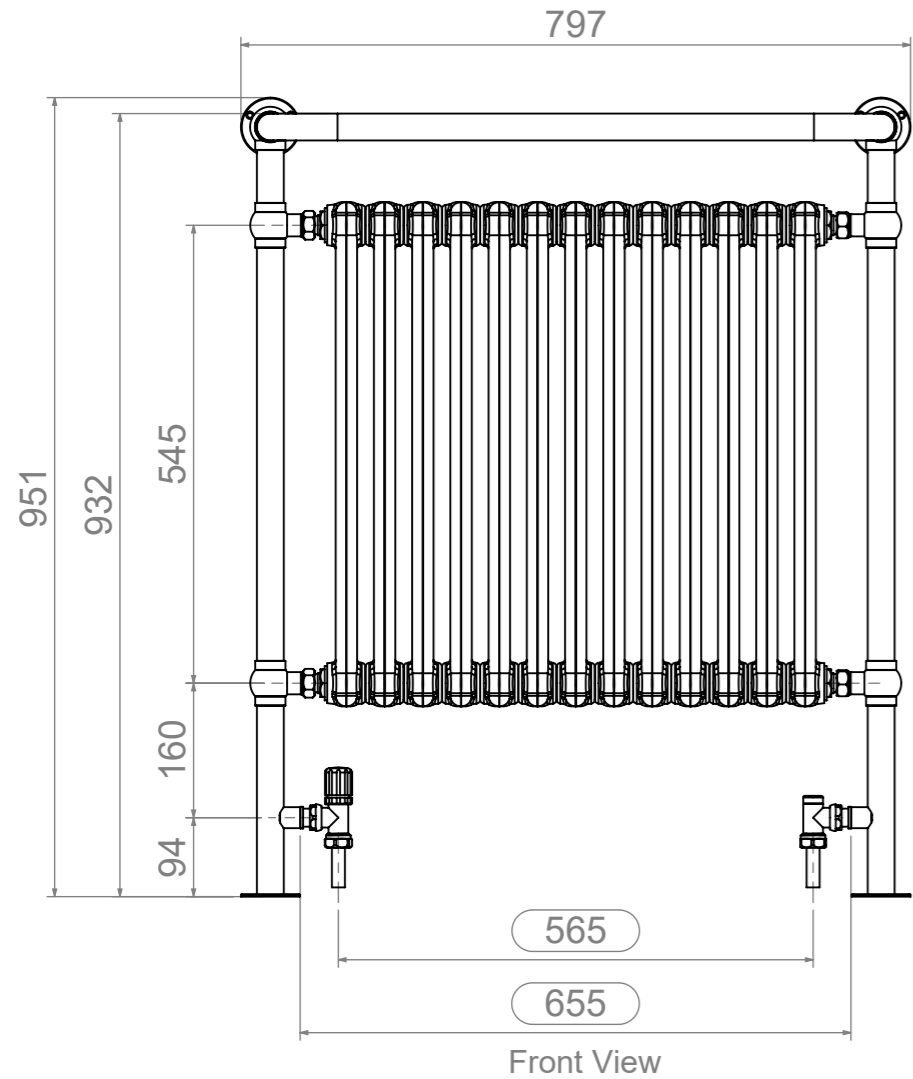

ALL MEASUREMENTS ARE IN MILLIMETRES MANUFACTURED FROM MILD STEEL

### Installation Accessories:

-  x12
-  x12

### Fitting Position:

All Dimension are in mm  
 Max.Working Pressure = 10 Bar  
 Max.Working Temperature=95° C  
 Inlet / Outlet : 1/2" BSP