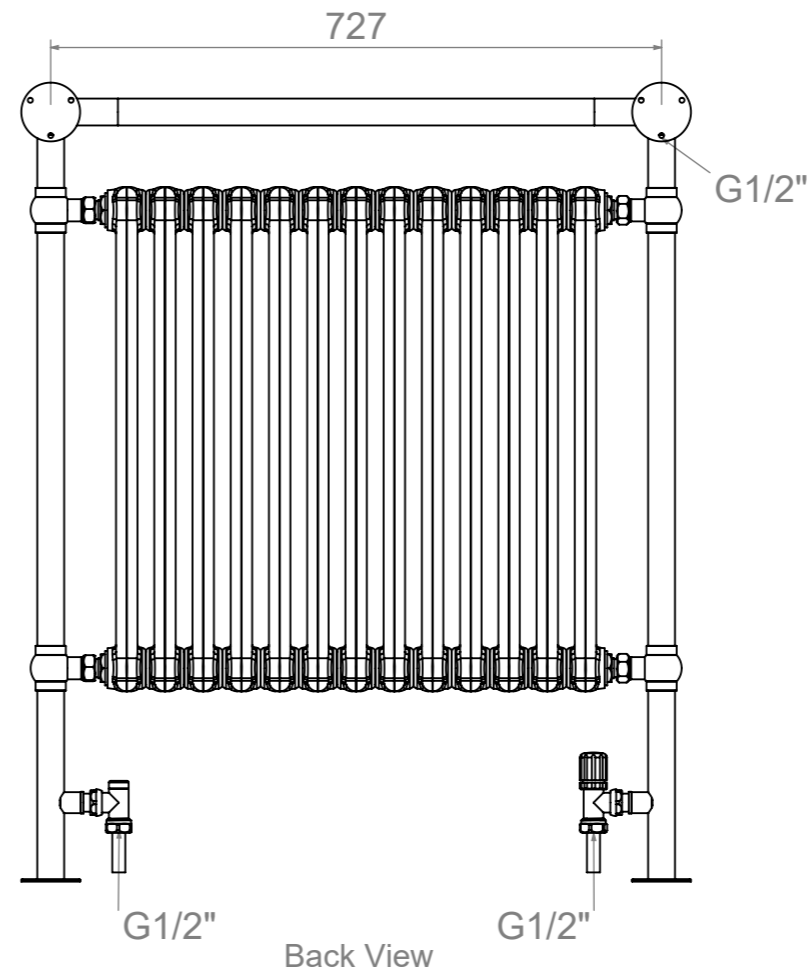

ALL MEASUREMENTS ARE IN MILLIMETRES MANUFACTURED FROM MILD STEEL

13BE

Installation Accessories:

- x12
- x12

Fitting Position:

All Dimension are in mm
Max.Working Pressure = 10 Bar
Max.Working Temperature=95° C
Inlet / Outlet : 1/2" BSP