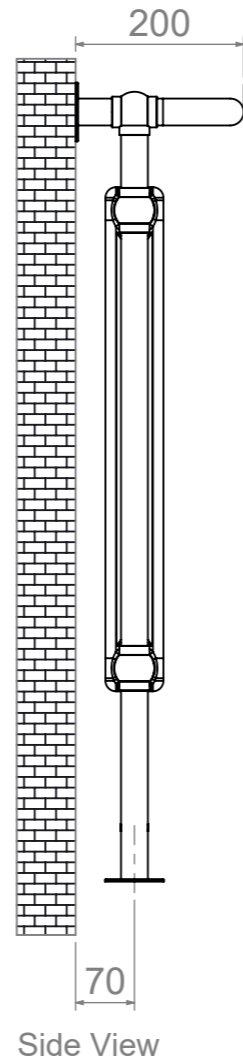

ALL MEASUREMENTS ARE IN MILLIMETRES MANUFACTURED FROM MILD STEEL

### Installation Accessories:

-  x12
-  x12

### Fitting Position:

All Dimension are in mm  
 Max.Working Pressure = 10 Bar  
 Max.Working Temperature=95° C  
 Inlet / Outlet : 1/2" BSP