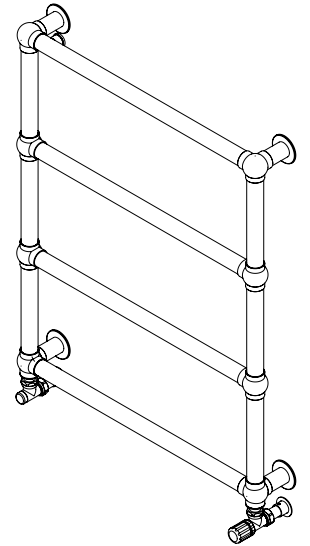

# ARCANE - ARC086

ALL MEASUREMENTS ARE IN MILLIMETRES

MANUFACTURED FROM STAINLESS STEEL

Front View

Side View

Back View

Top View

## INSTALLATION ACCESSORIES

x4

x4

## FITTING POSITION

All Dimension are in mm  
 Max.Working Pressure = 10 Bar  
 Max.Working Temperature=95° C  
 Inlet / Outlet : 1/2" BSP

Technical specifications are subject to change without prior notice.