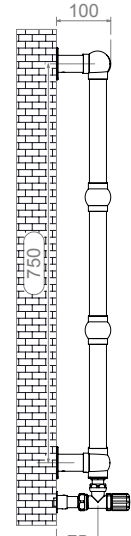

# ARCANE - ARC086

ALL MEASUREMENTS ARE IN MILLIMETRES

MANUFACTURED FROM STAINLESS STEEL

Front View

Side View

Back View

Top View

## INSTALLATION ACCESSORIES

x4

x4

## FITTING POSITION

All Dimension are in mm  
 Max.Working Pressure = 10 Bar  
 Max.Working Temperature=95° C  
 Inlet / Outlet : 1/2" BSP

Technical specifications are subject to change without prior notice.