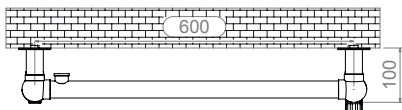

# ARCANE - ARC086

ALL MEASUREMENTS ARE IN MILLIMETRES

MANUFACTURED FROM STAINLESS STEEL

Front View

Side View

Back View

Top View

## FITTING POSITION

All Dimension are in mm  
 Max.Working Pressure = 10 Bar  
 Max.Working Temperature=95° C  
 Inlet / Outlet : 1/2" BSP

Technical specifications are subject to change without prior notice.