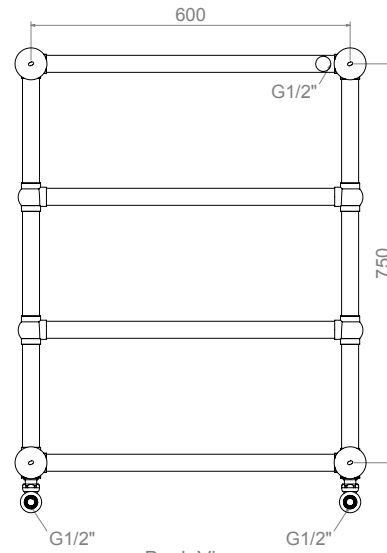

# ARCANE - ARC086

ALL MEASUREMENTS ARE IN MILLIMETRES

MANUFACTURED FROM STAINLESS STEEL

Front View

Side View

Back View

Top View

## FITTING POSITION

All Dimension are in mm  
 Max.Working Pressure = 10 Bar  
 Max.Working Temperature=95° C  
 Inlet / Outlet : 1/2" BSP

Technical specifications are subject to change without prior notice.