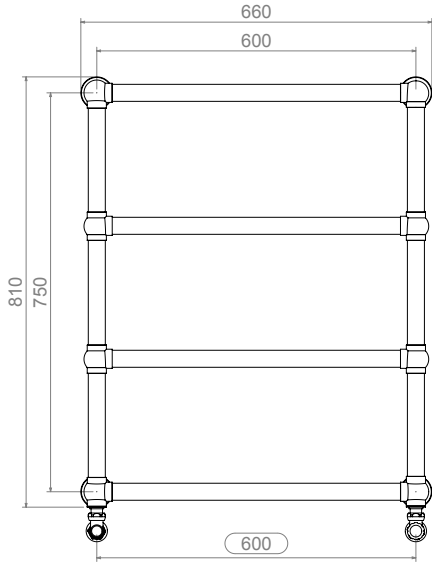

# ARCANE - ARC086

ALL MEASUREMENTS ARE IN MILLIMETRES

MANUFACTURED FROM STAINLESS STEEL

Front View

Side View

Back View

Top View

## FITTING POSITION

All Dimension are in mm  
 Max.Working Pressure = 10 Bar  
 Max.Working Temperature=95° C  
 Inlet / Outlet : 1/2" BSP

Technical specifications are subject to change without prior notice.