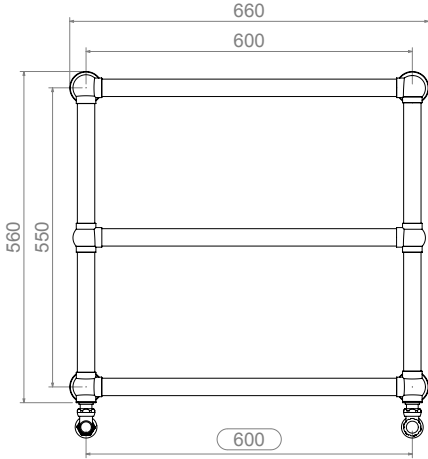

ARCANE - ARC056

ALL MEASUREMENTS ARE IN MILLIMETRES

MANUFACTURED FROM STAINLESS STEEL

Front View

Side View

Back View

Top View

INSTALLATION ACCESSORIES

FITTING POSITION

All Dimension are in mm
 Max. Working Pressure = 10 Bar
 Max. Working Temperature = 95° C
 Inlet / Outlet : 1/2" BSP

Technical specifications are subject to change without prior notice.