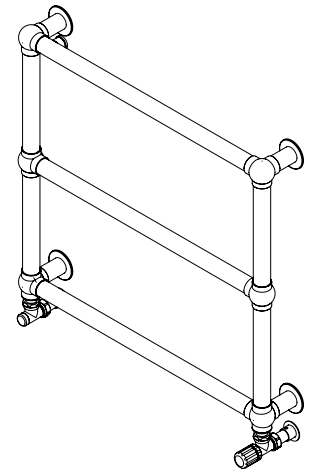

ARCANE - ARC056

ALL MEASUREMENTS ARE IN MILLIMETRES

MANUFACTURED FROM STAINLESS STEEL

Front View

Side View

Back View

Top View

INSTALLATION ACCESSORIES

FITTING POSITION

All Dimension are in mm
 Max. Working Pressure = 10 Bar
 Max. Working Temperature = 95° C
 Inlet / Outlet : 1/2" BSP

Technical specifications are subject to change without prior notice.