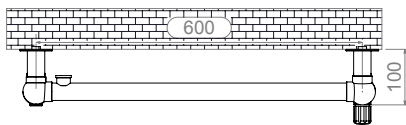

ARCANE - ARC056

ALL MEASUREMENTS ARE IN MILLIMETRES

MANUFACTURED FROM STAINLESS STEEL

Front View

Side View

Back View

Top View

INSTALLATION ACCESSORIES

FITTING POSITION

All Dimension are in mm
 Max. Working Pressure = 10 Bar
 Max. Working Temperature = 95° C
 Inlet / Outlet : 1/2" BSP

Technical specifications are subject to change without prior notice.