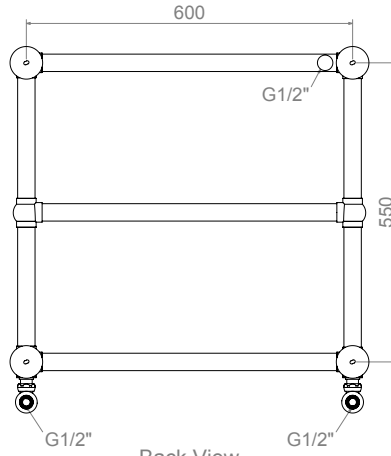

ARCANE - ARC056

ALL MEASUREMENTS ARE IN MILLIMETRES

MANUFACTURED FROM STAINLESS STEEL

Front View

Side View

Back View

Top View

INSTALLATION ACCESSORIES

FITTING POSITION

All Dimension are in mm
 Max. Working Pressure = 10 Bar
 Max. Working Temperature = 95° C
 Inlet / Outlet : 1/2" BSP

Technical specifications are subject to change without prior notice.