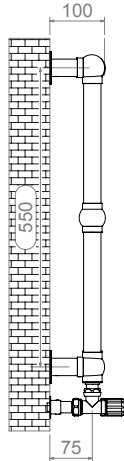

ARCANE - ARC056

ALL MEASUREMENTS ARE IN MILLIMETRES

MANUFACTURED FROM STAINLESS STEEL

Front View

Side View

Back View

Top View

INSTALLATION ACCESSORIES

FITTING POSITION

All Dimension are in mm
 Max. Working Pressure = 10 Bar
 Max. Working Temperature = 95° C
 Inlet / Outlet : 1/2" BSP

Technical specifications are subject to change without prior notice.