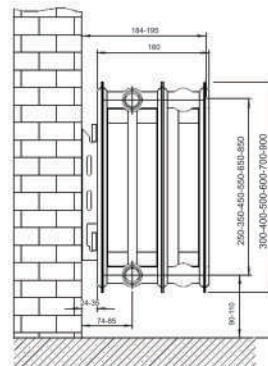

TS TRIPLE PANEL
TRIPLE CONVECTOR

Δ Factors in C other than ΔT50			
5C	0.093	45C	0.869
10C	0.120	50C	1.000
15C	0.201	55C	1.135
20C	0.295	60C	1.275
25C	0.397	65C	1.419
30C	0.506	70C	1.566
35C	0.622	75C	1.717
40C	0.743		

ΔT50: Based on mean water temperature of 70C (75C inlet, 65C outlet, 20C room)

ΔT60: Based on mean water temperature of 80C (90C inlet, 70C outlet, 20C room)

Price list for Accessories and Valves available separately

The Pitacs Group
Bradbourne Point, Bradbourne Drive
Tilbrook, Milton Keynes MK7 8AT
Tel: 01908 271155 Fax: 01908 640017
e-mail: info@pitacs.com www.ultraheat.co.uk