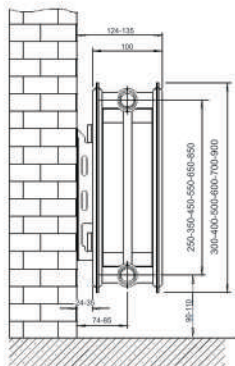

DF DOUBLE PANEL
DOUBLE CONVECTOR