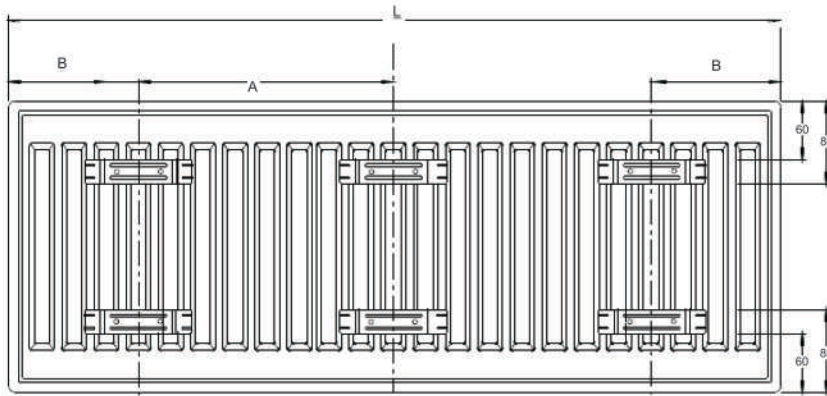

Technical Information

Concealed Wall Brackets 200, 300, 400, 500, 600, 700, 900mm

Height	H	A	B
200	75	55	-
300	185	155	-
400	285	255	90
500	385	355	190
600	485	455	290
700	585	555	390
900	785	755	590

L (mm)	A (mm)		B (mm)		Set of Lugs
	SF	HF-DT-TS	SF	HF-DT-TS	
400	166	134	117	133	2
500	200	234	150	133	2
600	300	334	150	133	2
700	400	434	150	133	2
800	500	534	150	133	2
900	600	634	150	133	2
1000	700	734	150	133	2
1100	800	834	150	133	2
1200	900	934	150	133	2
1400	1100	1134	150	133	2
1600	1300	1334	150	133	2
1800	767	767	150	133	3
2000	867	867	150	133	3
2200	967	967	150	133	3
2400	1067	1067	150	133	3
2600	1167	1167	150	133	3
2700	1217	1217	150	133	3
2800	1267	1267	150	133	3
3000	1367	1367	150	133	3

Water Content and weight per metre length:										
Height	Length		Single - SF		Single Plus - HF		Triple - TS			
	Inch	mm	Litres	Kg	Litres	Kg	Litres	Kg		
7.8	200						2.72	12.22	4.00	18.62
11.8	300		1.41	8.11	3.30	14.04	3.39	15.60	5.10	23.30
15.7	400		1.95	11.23	4.20	19.45	4.29	21.74	6.36	32.55
19.7	500		2.46	13.73	5.10	23.71	5.19	26.62	7.62	39.83
23.6	600		3.00	16.85	5.79	29.02	5.91	32.76	8.91	49.09
27.6	700		3.51	18.82	6.66	32.14	6.81	36.50	10.17	54.70
35.4	900		4.11	24.13	7.65	41.18	7.80	47.32	12.00	90.93

SF SINGLE PANEL
SINGLE CONVECTOR

DF DOUBLE PANEL
DOUBLE CONVECTOR

HF DOUBLE PANEL
SINGLE CONVECTOR

TS TRIPLE PANEL
TRIPLE CONVECTOR

Δ Factors in C other than ΔT50			
5C	0.093	45C	0.869
10C	0.120	50C	1.000
15C	0.201	55C	1.135
20C	0.295	60C	1.275
25C	0.397	65C	1.419
30C	0.506	70C	1.566
35C	0.622	75C	1.717
40C	0.743		

ΔT50: Based on mean water temperature of 70C (75C inlet, 65C outlet, 20C room)

ΔT60: Based on mean water temperature of 80C (90C inlet, 70C outlet, 20C room)

Price list for Accessories and Valves available separately