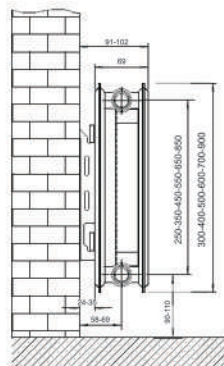

HF DOUBLE PANEL
SINGLE CONVECTOR