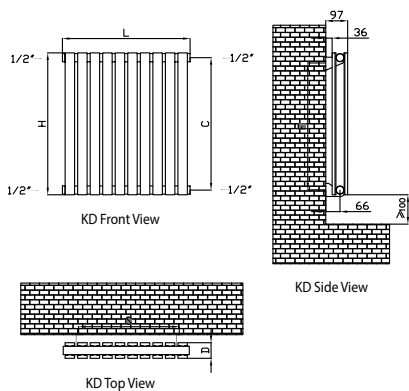

KLON HORIZONTAL

D-shaped profile

A contemporary design with a 25x25mm tube in mild steel with a D-shaped profile, available in white, micro grain metallic black and charcoal.

fi MODEL SHOWN: KD628W

KLON HORIZONTAL

RAL 9016 B G 10 95°C C H 5 YEARS
 WHITE BLACK CHARCOAL GREY WORKING PRESSURE WORKING TEMP. CLOSED SYSTEM MOUNT POS. WARRANTY

Product Name	Height mm	Length mm	Depth mm	Pipe Centres mm	Wall to Pipe Centre mm	Wall to Face mm	Water Content lt	Gross Weight kg	Fuel Options E/H/D	Heat Output ΔT 50		Finish		
										BTU	Watts	White W	Black B	Charcoal Grey G
KD416	420	611	87	701	66	109	6.5	18.5	H	3046	892	✓	✓	✓
KD422	420	839	87	929	66	109	9.3	24.7	H	4190	1227	✓	✓	✓
KD428	420	1067	87	1157	66	109	12.1	31.0	H	5338	1563	✓	✓	✓
KD432	420	1219	87	1309	66	109	13.9	35.1	H	6099	1786	✓	✓	✓
KD436	420	1371	87	1461	66	109	15.8	39.3	H	6864	2010	✓	✓	✓
KD614	600	535	87	625	66	109	7.7	22.9	H	3200	937	✓		
KD616	600	611	87	701	66	109	9.0	26.2	H	3657	1071	✓	✓	✓
KD622	600	839	87	929	66	109	12.8	35.3	H	5030	1473	✓	✓	✓
KD628	600	1067	87	1157	66	109	16.7	44.4	H	6407	1876	✓	✓	✓
KD632	600	1219	87	1309	66	109	19.2	50.5	H	7322	2144	✓	✓	✓
KD636	600	1371	87	1461	66	109	21.8	56.6	H	8237	2412	✓	✓	✓
KD642	600	1599	87	1689	66	109	25.6	66.0	H	9610	2814	✓		