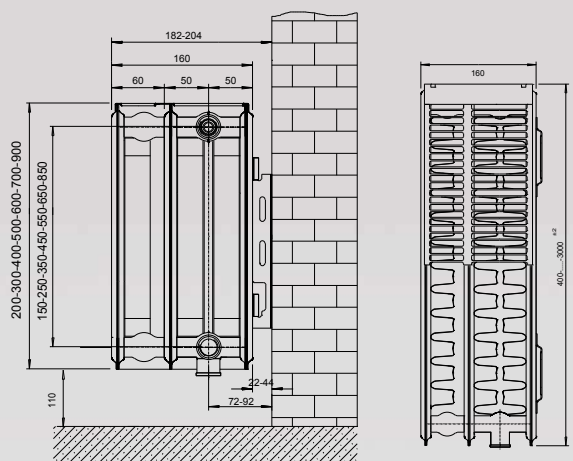

Ultraheat Compact 4 radiators come in four types:

- SF** Single Panel Single Convector – 4 connections (45mm deep)
- DF** Double Panel Double Convector – 4 connections (100mm deep)
- HF** Double Panel Single Convector – 4 connections (67mm deep)
- TS** Triple Panel Triple Convector – 6 connections (160mm deep)

Lengths 200, 300, 400, 500, 600, 700, 800, 900, 1000, 1100, 1200, 1300, 1400, 1600, 1800, 2000, 2200, 2400, 2700 & 3000mm

PLEASE REFER TO COMPACT 4 BROCHURE FOR MORE INFORMATION.

SF RANGE

DF RANGE

HF RANGE