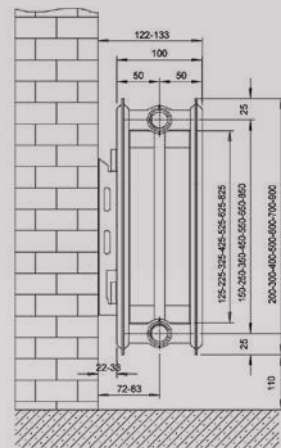

Ultraheat Compact 4 radiators come in four types:

- SF** Single Panel Single Convector – 4 connections (45mm deep)
- DF** Double Panel Double Convector – 4 connections (100mm deep)
- HF** Double Panel Single Convector – 4 connections (67mm deep)
- TS** Triple Panel Triple Convector – 6 connections (160mm deep)

Ⓜ MODELS SHOWN: RIGHT: 200DF OPPOSITE PAGE: 6DF800

For prices, please refer to the Compact 4 brochure.

FINISH  RAL 9016 WHITE WORKING PRESSURE  10 BAR WARRANTY  10 YEARS

Heights 200, 300, 400, 500, 600, 700 & 900mm

Lengths 200, 300, 400, 500, 600, 700, 800, 900, 1000, 1100, 1200, 1300, 1400, 1600, 1800, 2000, 2200, 2400, 2700 & 3000mm

PLEASE REFER TO COMPACT 4 BROCHURE FOR MORE INFORMATION.

SF RANGE

DF RANGE

HF RANGE