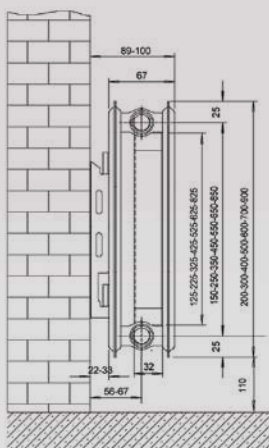

Ⓜ MODELS SHOWN: RIGHT: 200DF OPPOSITE PAGE: 6DF800

For prices, please refer to the Compact 4 brochure.

FINISH  RAL 9016 WHITE WORKING PRESSURE  10 BAR WARRANTY  10 YEARS

Heights 200, 300, 400, 500, 600, 700 & 900mm

Lengths 200, 300, 400, 500, 600, 700, 800, 900, 1000, 1100, 1200, 1300, 1400, 1600, 1800, 2000, 2200, 2400, 2700 & 3000mm

PLEASE REFER TO COMPACT 4 BROCHURE FOR MORE INFORMATION.

SF RANGE

DF RANGE

HF RANGE