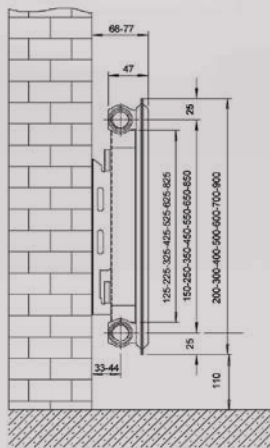

Ultraheat Compact 4 radiators come in four types:

- SF** Single Panel Single Convector – 4 connections (45mm deep)
- DF** Double Panel Double Convector – 4 connections (100mm deep)
- HF** Double Panel Single Convector – 4 connections (67mm deep)
- TS** Triple Panel Triple Convector – 6 connections (160mm deep)

Ⓜ MODELS SHOWN: RIGHT: 200DF OPPOSITE PAGE: 6DF800

For prices, please refer to the Compact 4 brochure.

FINISH  RAL 9016 WHITE WORKING PRESSURE  10 BAR WARRANTY  10 YEARS

Heights 200, 300, 400, 500, 600, 700 & 900mm

Lengths 200, 300, 400, 500, 600, 700, 800, 900, 1000, 1100, 1200, 1300, 1400, 1600, 1800, 2000, 2200, 2400, 2700 & 3000mm

PLEASE REFER TO COMPACT 4 BROCHURE FOR MORE INFORMATION.

SF RANGE

DF RANGE

HF RANGE