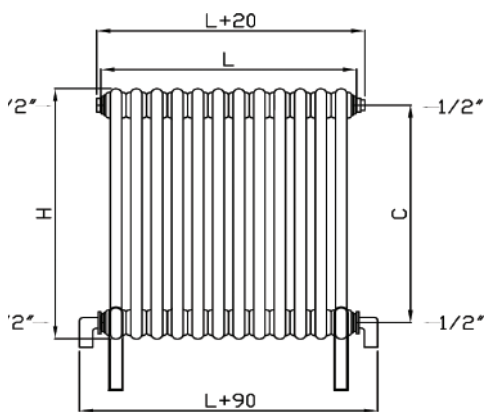

6 Column Front View