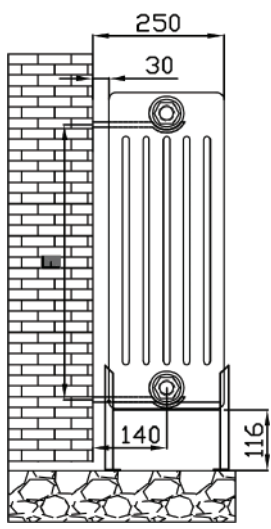

- Built to last: 1.5mm thick mild steel for guaranteed quality
- Tested to BS EN 442 Standards
- ISO9001:2008 Registered Manufacturer
- CE Marked
- Available in RAL colours
- Vertical columns (each with six sections)
- A choice of 9 models to suit your needs from 4446 BTU (1302 Watts) up to 12,364 BTU (4499 Watts)
- High quality white powder coat finish (RAL 9016)
- Sizes from H 300 mm X L 864 mm to H 500 x L 1617 mm
- Available in RAL colours

6 COLUMN

MS Material RAL 9016 Finish 6 Working Pressure 95°C Working Temp. C Closed System V Mount Pos. 5 YEARS Warranty

Product Name	Dimensions (mm)			Pipe Centres (mm)	Wall to Pipe Centre (mm)	Wall to Face (mm)	Water Content Lt	Gross Weight kg	Fuel Options (E/H/D)	No. of Pipes	Heat Output (BTU/Watts) ΔT 50		Retail Price
	H	L	D										White W
C6030919	300	864	220	954	140	250	21.7	37.5	H	19	4446	1302	£702.50
C6031125	300	1130	220	1220	140	250	28.5	48.5	H	25	5853	1714	£924.50
C6031636	300	1617	220	1707	140	250	41.0	68.7	H	36	8428	2468	£1,318.00
C6050409	500	421	220	511	140	250	14.5	29.4	H	9	3842	1125	£407.50
C6050613	500	598	220	688	140	250	21.0	41.3	H	13	5546	1624	£589.00
C6050716	500	731	220	821	140	250	25.8	50.1	H	16	6827	1999	£724.50
C6050919	500	864	220	954	140	250	30.6	59.0	H	19	8107	2374	£860.50
C6051225	500	1130	220	1220	140	250	40.3	76.7	H	25	10668	3124	£1,132.00
C6051636	500	1617	220	1707	140	250	57.4	109.3	H	36	15364	4499	£1,615.00
C6FT	202	227					1.7	1.8					£69.00

Note: Pipe collars not included

6 Column Front View

6 Column Top View

6 Column Side View