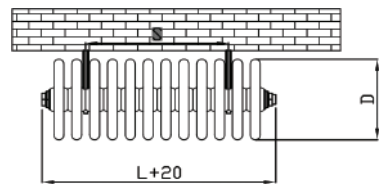

6 COLUMN

MS Material RAL 9016 Finish 6 Working Pressure 95°C Working Temp. C Closed System V Mount Pos. 5 YEARS Warranty

Product Name	Dimensions (mm)			Pipe Centres (mm)	Wall to Pipe Centre (mm)	Wall to Face (mm)	Water Content Lt	Gross Weight kg	Fuel Options (E/H/D)	No. of Pipes	Heat Output (BTU/Watts) ΔT 50		Retail Price
	H	L	D										White W
C6030919	300	864	220	954	140	250	21.7	37.5	H	19	4446	1302	£702.50
C6031125	300	1130	220	1220	140	250	28.5	48.5	H	25	5853	1714	£924.50
C6031636	300	1617	220	1707	140	250	41.0	68.7	H	36	8428	2468	£1,318.00
C6050409	500	421	220	511	140	250	14.5	29.4	H	9	3842	1125	£407.50
C6050613	500	598	220	688	140	250	21.0	41.3	H	13	5546	1624	£589.00
C6050716	500	731	220	821	140	250	25.8	50.1	H	16	6827	1999	£724.50
C6050919	500	864	220	954	140	250	30.6	59.0	H	19	8107	2374	£860.50
C6051225	500	1130	220	1220	140	250	40.3	76.7	H	25	10668	3124	£1,132.00
C6051636	500	1617	220	1707	140	250	57.4	109.3	H	36	15364	4499	£1,615.00
C6FT	202	227					1.7	1.8					£69.00

Note: Pipe collars not included

6 Column Front View

6 Column Top View

6 Column Side View