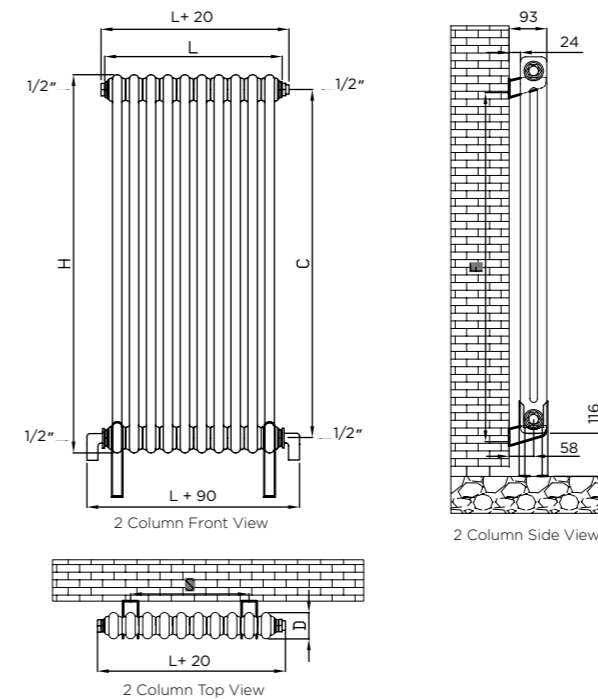

FEATURES

- Vertical columns (each one with two sections)
- High-quality white powder coat finish (RAL 9016)
- Built to last: 1.5mm thick mild steel for guaranteed quality
- Tested to BS EN 442 Standards
- ISO9001:2008 Registered Manufactured
- CE Marked
- 5 Year Warranty

FINISH OPTIONS