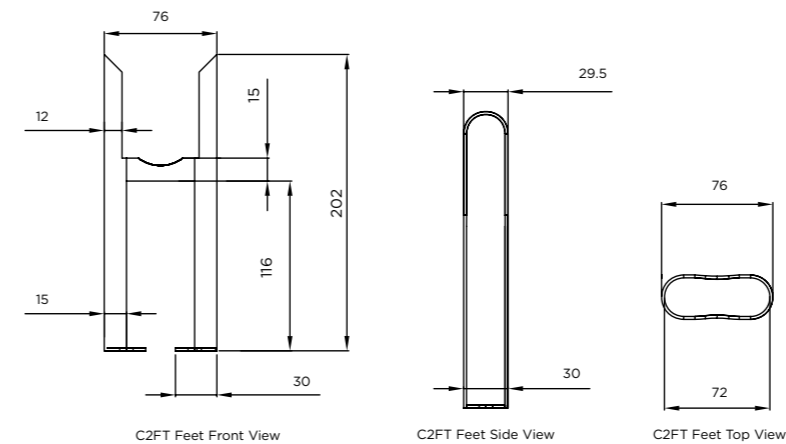

FEATURES

- Vertical columns (each one with two sections)
- High-quality white powder coat finish (RAL 9016)
- Built to last: 1.5mm thick mild steel for guaranteed quality
- Tested to BS EN 442 Standards
- ISO9001:2008 Registered Manufactured
- CE Marked
- 5 Year Warranty

FINISH OPTIONS